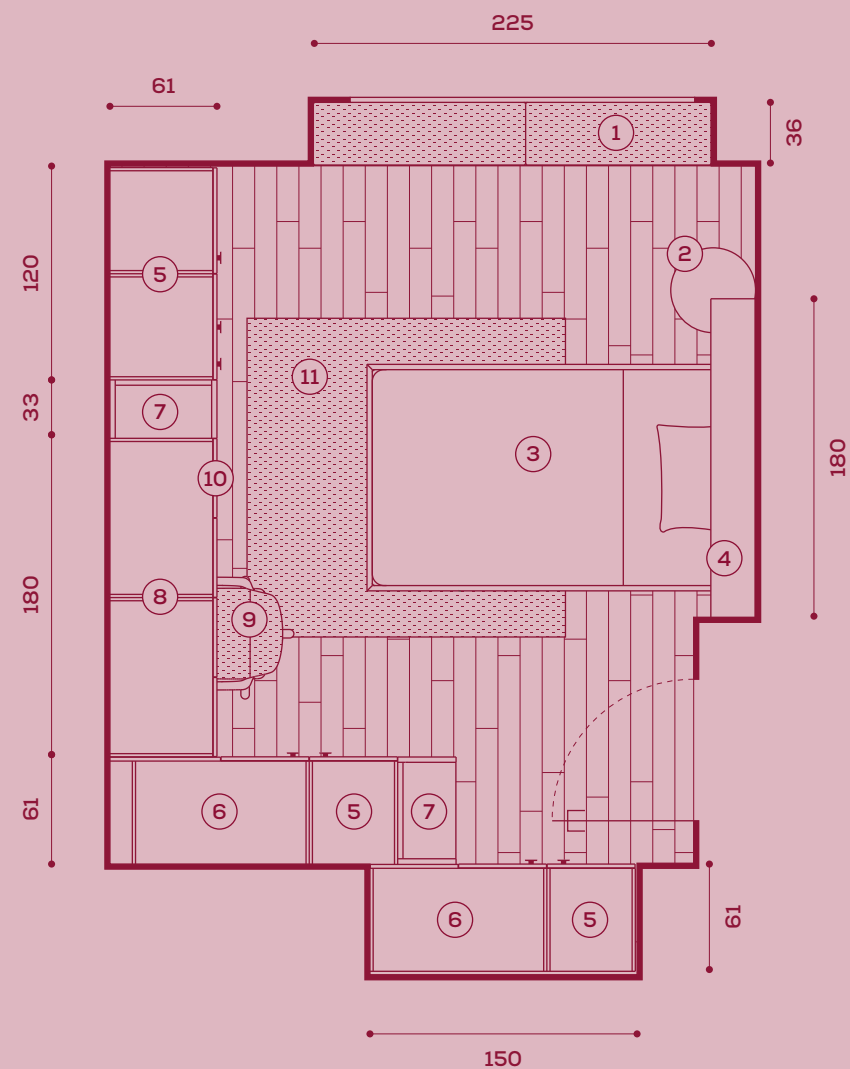

letto a ribalta Twiddy /
 Twiddy drop-down bed
maniglie Bridge /
 Bridge handles
libreria Holly /
 Holly bookcase

SPACE 30

Dimensioni stanza /
Room dimensions
in cm 365 x 493

Guarda la camera come può
cambiare quando si cresce /
See how the bedroom can
change as they grow