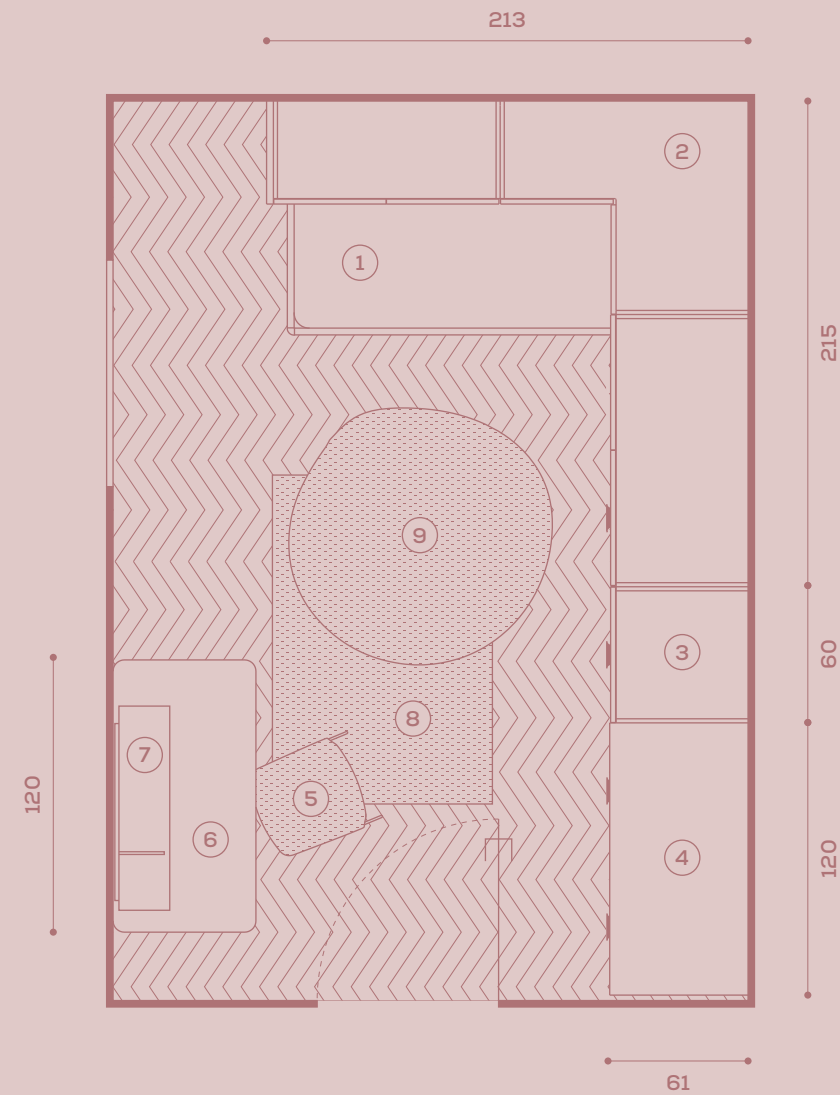

SPACE 10

Dimensioni stanza /
Room dimensions
in cm 280 x 396

1. letto Ergo / Ergo bed

2. ponte battente /
hinged door bridging unit

3. armadio battente /
hinged door wardrobe

4. basi contenitore /
base storage units

5. sedia Tak / Tak chair

6. scrittoio Secret /
Secret desk

7. casellario Lippy /
Lippy wall unit

8. tappeto Felix /
Felix rug

9. tappeto Mushroom /
Mushroom rug

Chi vive qui? Sophia.
Who lives here? Sophia.