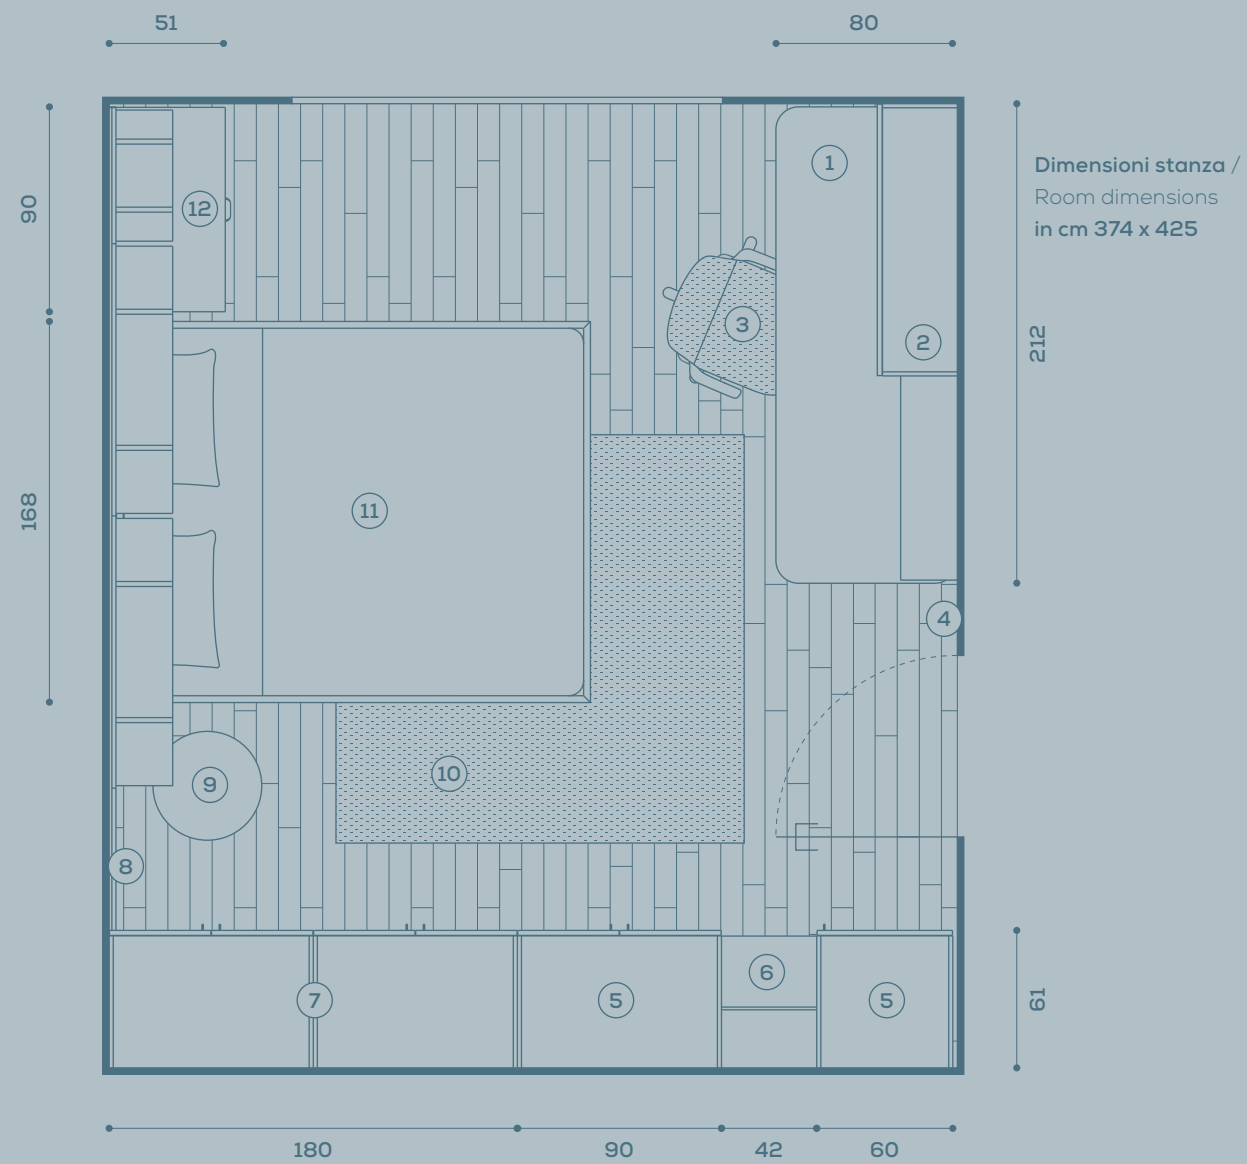

SPACE 26

1. scrivania sagomata / shaped desk	4. carta da parati Writings / Writings wallpaper	7. pensili / wall units	10. tappeto Matrix beige / Matrix beige rug
2. pensile + boiserie Becky + mensole / wall unit + Becky wall panelling + shelves	5. armadio battente / hinged door wardrobe	8. boiserie Wally con mensole / Wally wall panelling with shelves	11. letto sommier / divan bed
3. sedia Ava / Ava chair	6. libreria Holly / Holly bookcase	9. tavolino / side table	12. base contenitore / base storage unit

Chi vive qui? Giulio.
Who lives here? Giulio.