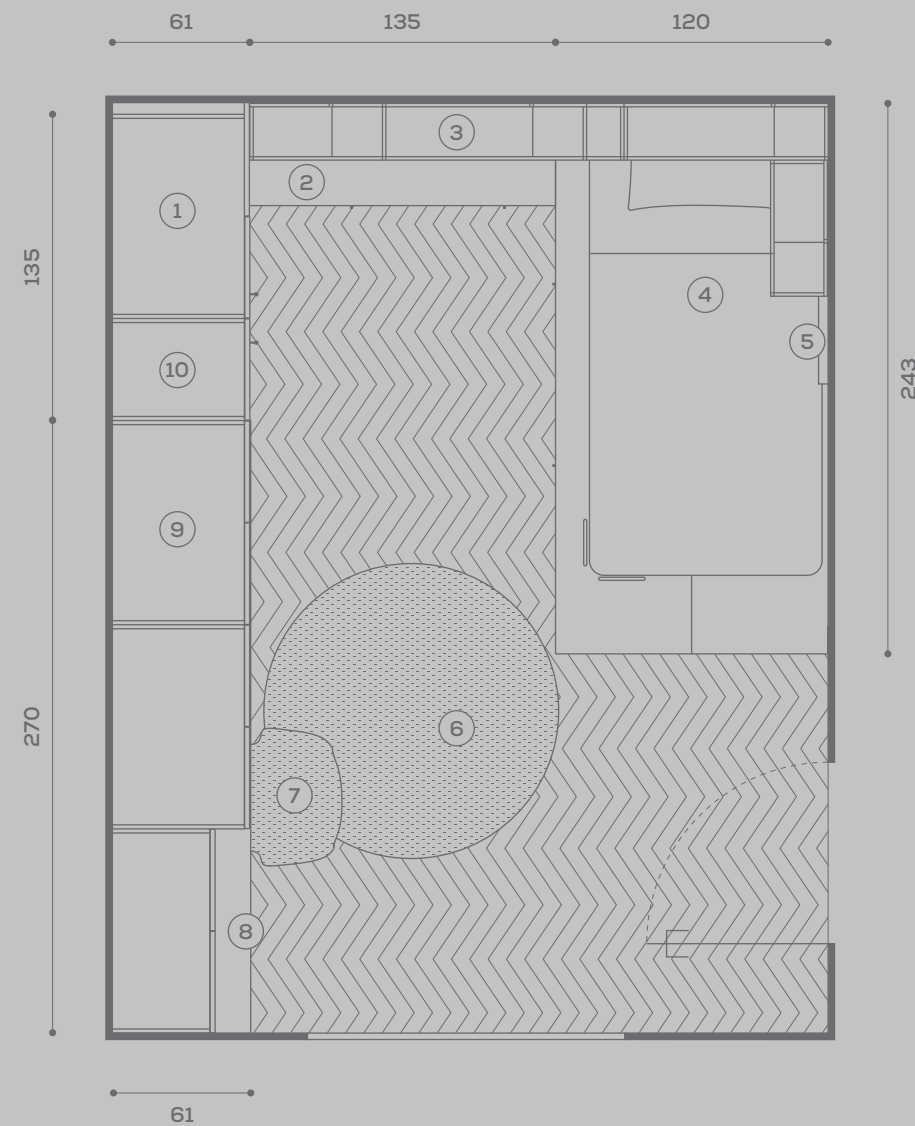

SPACE 20

Dimensioni stanza /
Room dimensions
in cm 315 x 410

1. **modulo armadio per angolo lineare / straight corner wardrobe module**
2. **basi contenitore / base storage units**
3. **casellari Boxy / Boxy wall units**
4. **letto Regoli / Regoli bed**
5. **boiserie Becky / Becky wall panelling**
6. **tappeto Sketch / Sketch rug**
7. **sedia Leaf / Leaf chair**
8. **piani sospesi / wall-mounted tops**
9. **pensili / wall units**
10. **armadio battente / hinged door wardrobe**

Chi vive qui? Emily.
Who lives here? Emily.