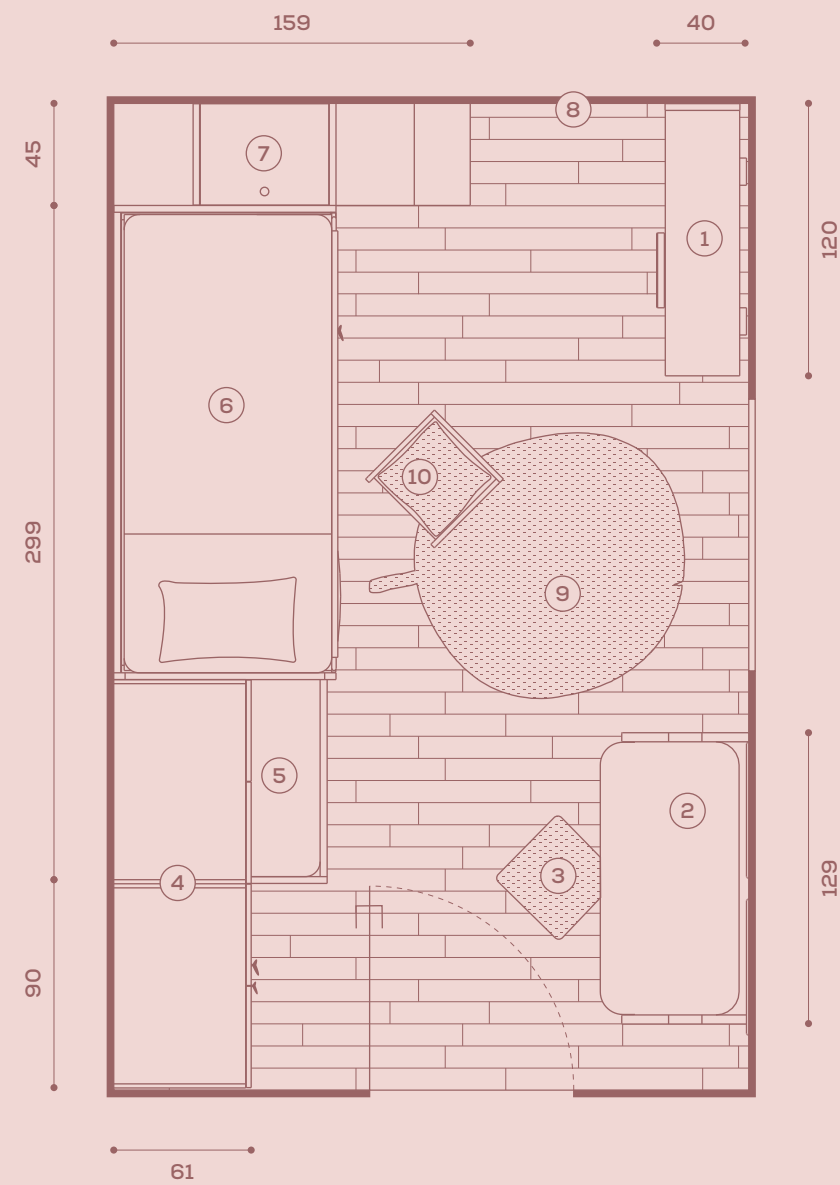

SPACE 7

Dimensioni stanza /
Room dimensions
in cm 280 x 435