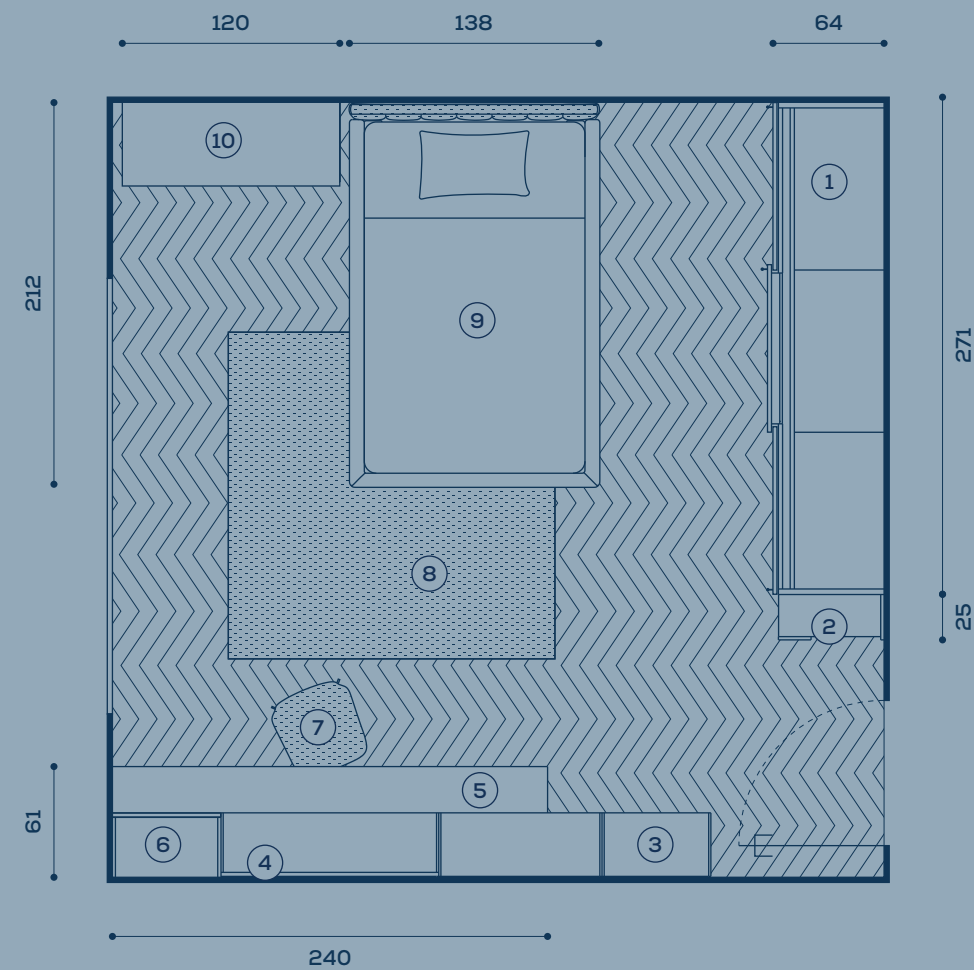

SPACE 25

Dimensioni stanza /
Room dimensions
in cm 430 x 430

1.
armadio scorrevole /
sliding door wardrobe

2.
terminale Band /
Band end unit

3.
casellari Tynn /
Tynn wall units

4.
boiserie Becky /
Becky wall panelling

5.
scrivania sagomata /
shaped desk

6.
pensili / wall units

7.
sedia Pod / Pod chair

8.
tappeto Matrix blue /
Matrix blue rug

9.
letto Swell / Swell bed

10.
basi contenitore /
base storage units

Chi vive qui? Thiago.
Who lives here? Thiago.