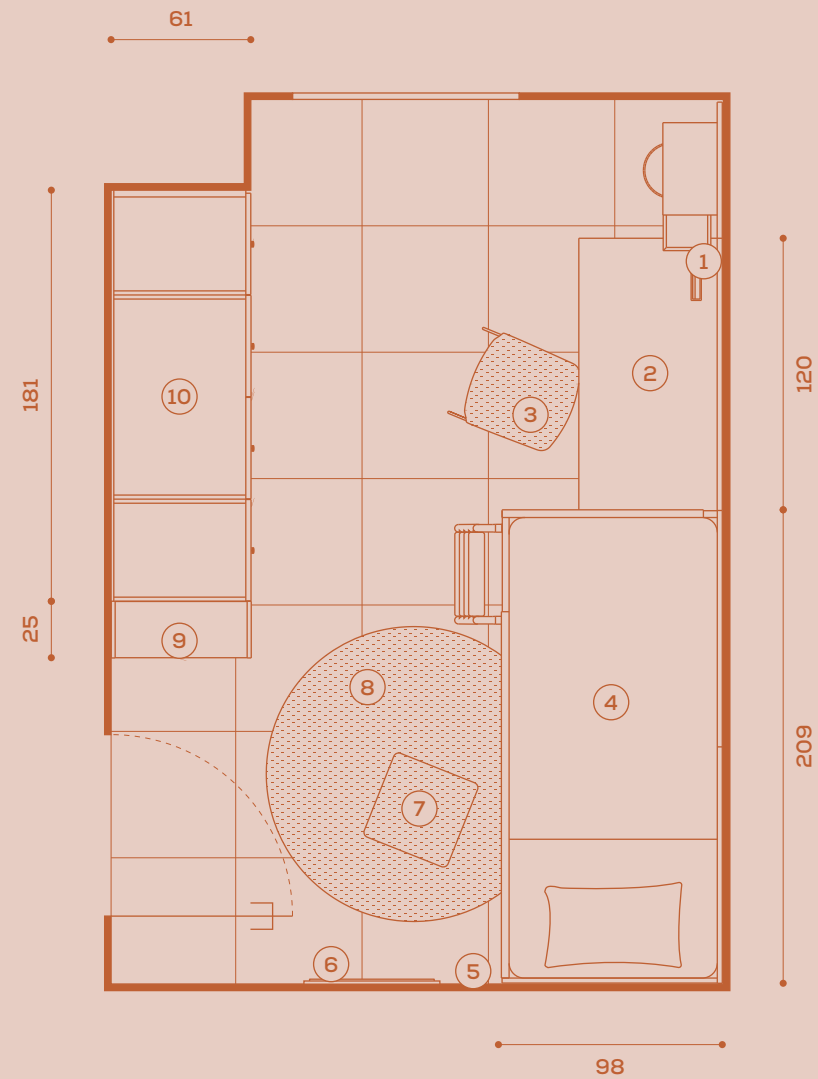

SPACE 13

Dimensioni stanza /
Room dimensions
in cm 290 x 370

- 1. **boiserie Becky /**
Becky wall panelling
- 2. **scrivania sagomata /**
shaped desk
- 3. **sedia Tak /** Tak chair

- 4. **letto a castello Dots /**
Dots bunk bed
- 5. **carta da parati**
Crossy orange /
Crossy orange wallpaper