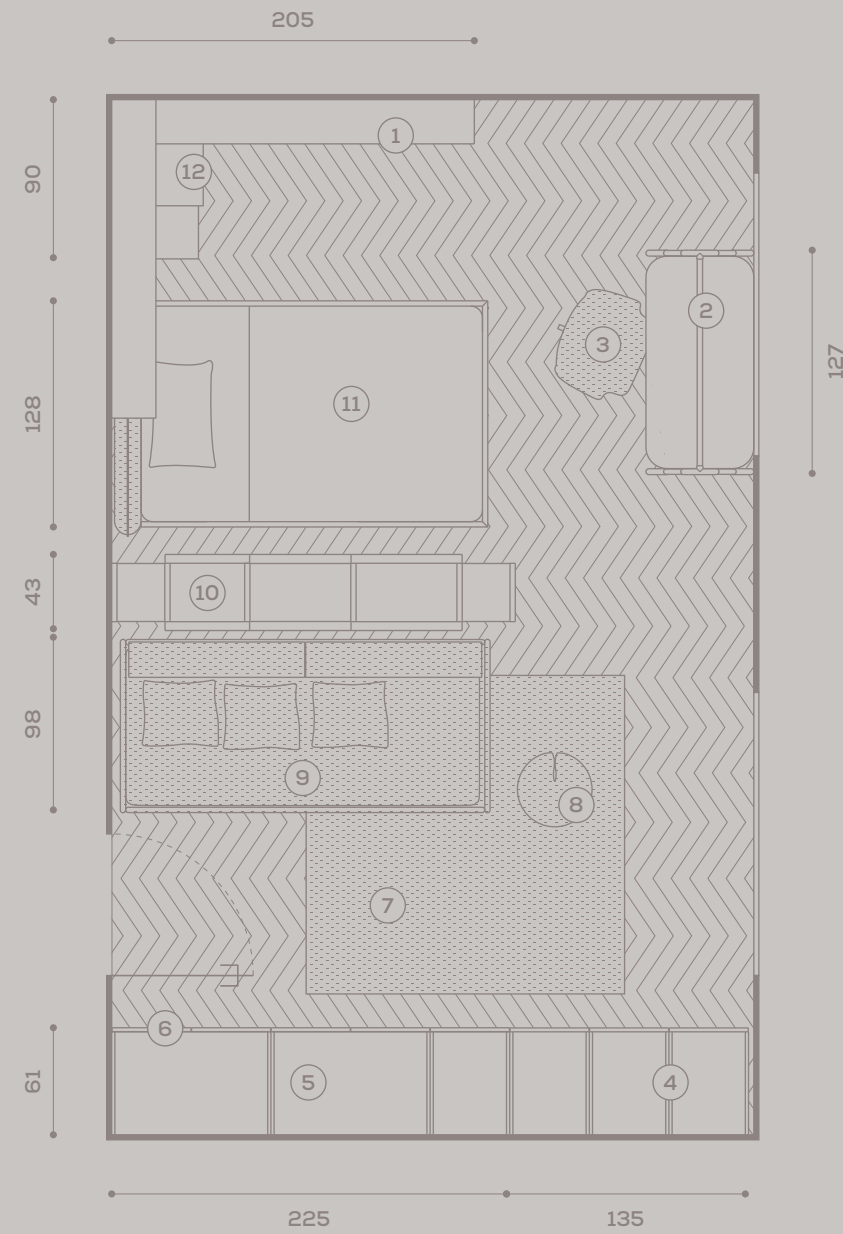

SPACE 22

Dimensioni stanza /
Room dimensions
in cm 365 x 585