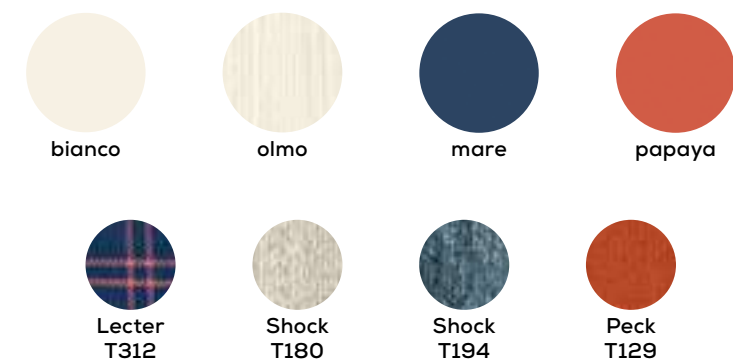

1. piano sospeso / wall-mounted top	4. letto a castello Camelot / Camelot bunk bed	7. pensili / wall units	10. basi contenitore / base storage units
2. sedia Leaf / Leaf chair	5. scaletta Flatty / Flatty ladder	8. mensole / shelves	11. pouf lori / lori ottoman
3. boiserie Wally con accessori / Wally wall panelling with accessories	6. armadio battente / hinged door wardrobe	9. boiserie Becky / Becky wall panelling	12. tappeto Sketch / Sketch rug

Chi vive qui? Lorenzo e Camilla.
Who lives here? Lorenzo and Camilla.