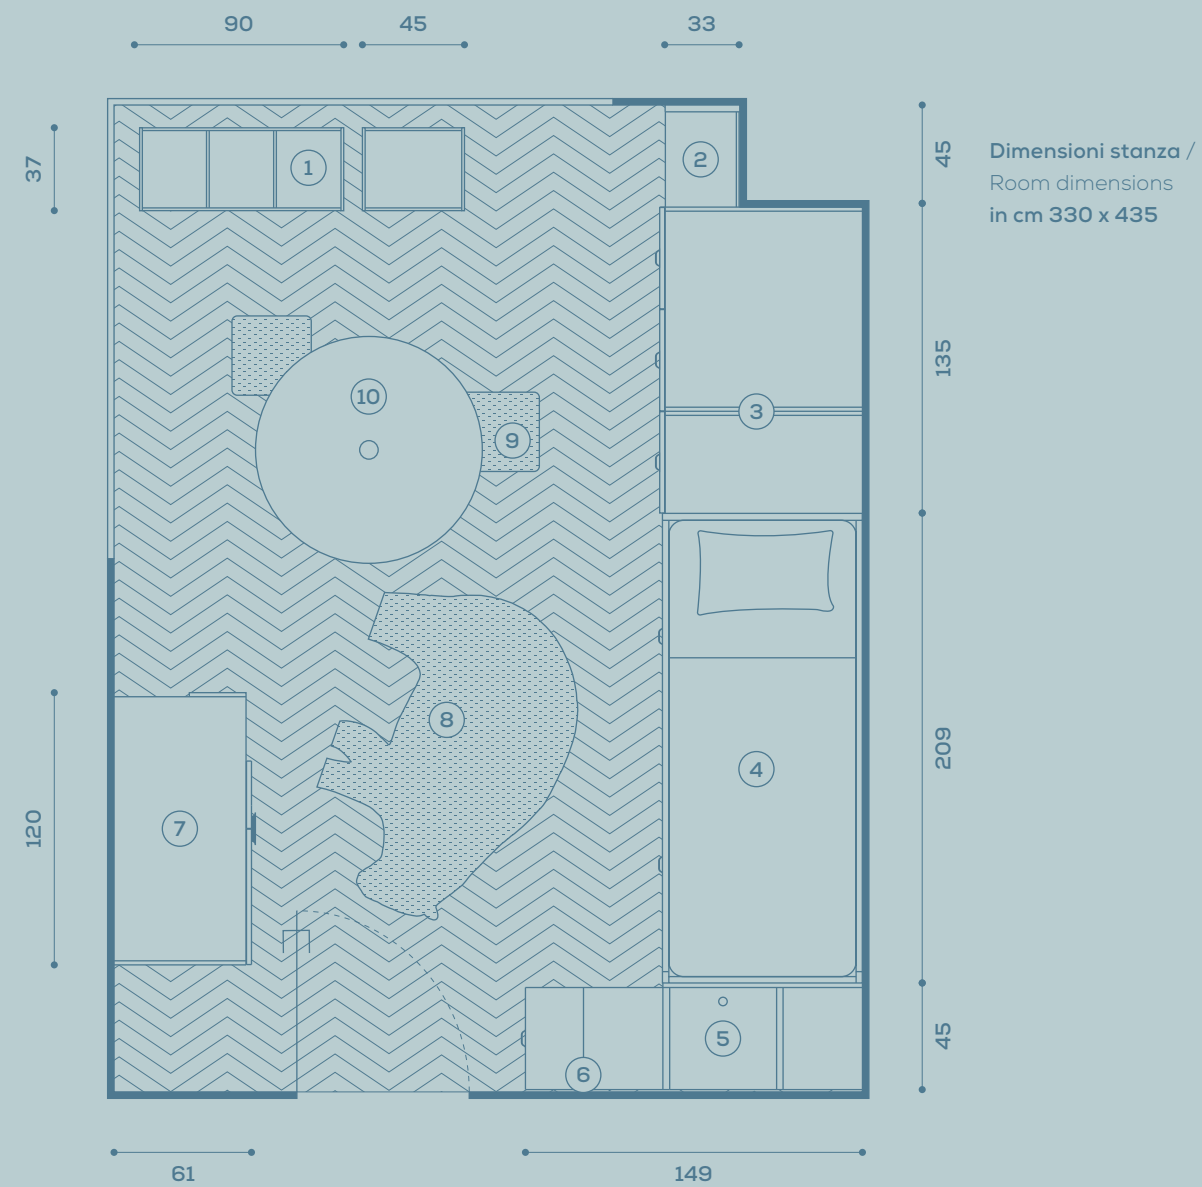

SPACE 3

1. contenitori Tynn su ruote / Tynn storage boxes on wheels	4. letto a castello Nuk / Nuk bunk bed	7. armadio Woody / Woody wardrobe	10. scrivania Woody / Woody desk
2. libreria Holly / Holly bookcase	5. scaletta / steps	8. tappeto Polar bear / Polar bear rug	
3. armadio battente / hinged door wardrobe	6. sticker Arctic / Arctic sticker	9. pouf Cube / Cube ottoman	

Chi vive qui? David e Riccardo.
Who lives here? David and Riccardo.