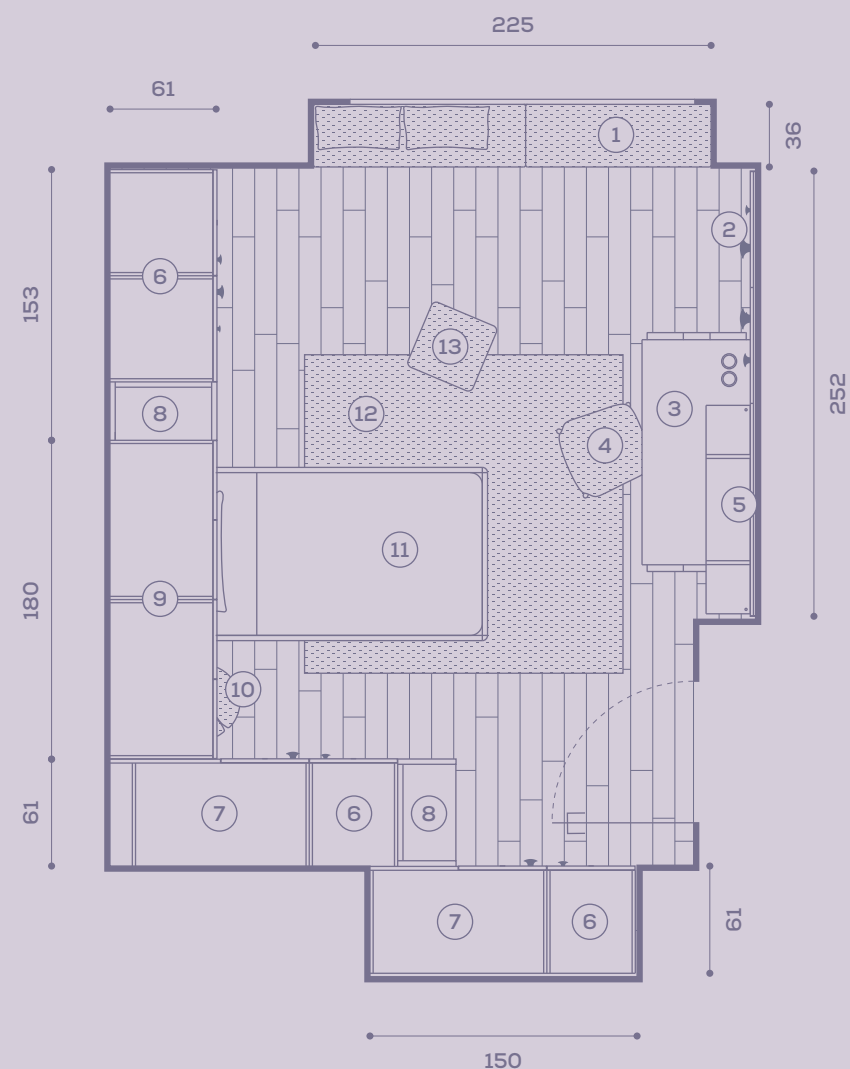

SPACE 1

Dimensioni stanza /
Room dimensions
in cm 365 x 493

Guarda la camera come può cambiare quando si cresce / See how the bedroom can change as they grow

- 1. basi contenitore + sedili imbottiti / base storage units + padded seats
- 2. pomoli appendiabiti Woody / Woody clothes hanger knobs
- 3. scrittoio Vanny / Vanny desk
- 4. sedia Pod / Pod chair
- 5. boiserie Wally con mensole / Wally wall panelling with shelves
- 6. armadio battente / hinged door wardrobe
- 7. modulo armadio per angolo lineare / straight corner wardrobe module
- 8. terminale Alfred / Alfred end unit
- 9. pensili / wall units
- 10. pouf Noel / Noel ottoman
- 11. letto Nuk / Nuk bed
- 12. tappeto Matrix beige / Matrix beige rug
- 13. pouf lori / lori ottoman