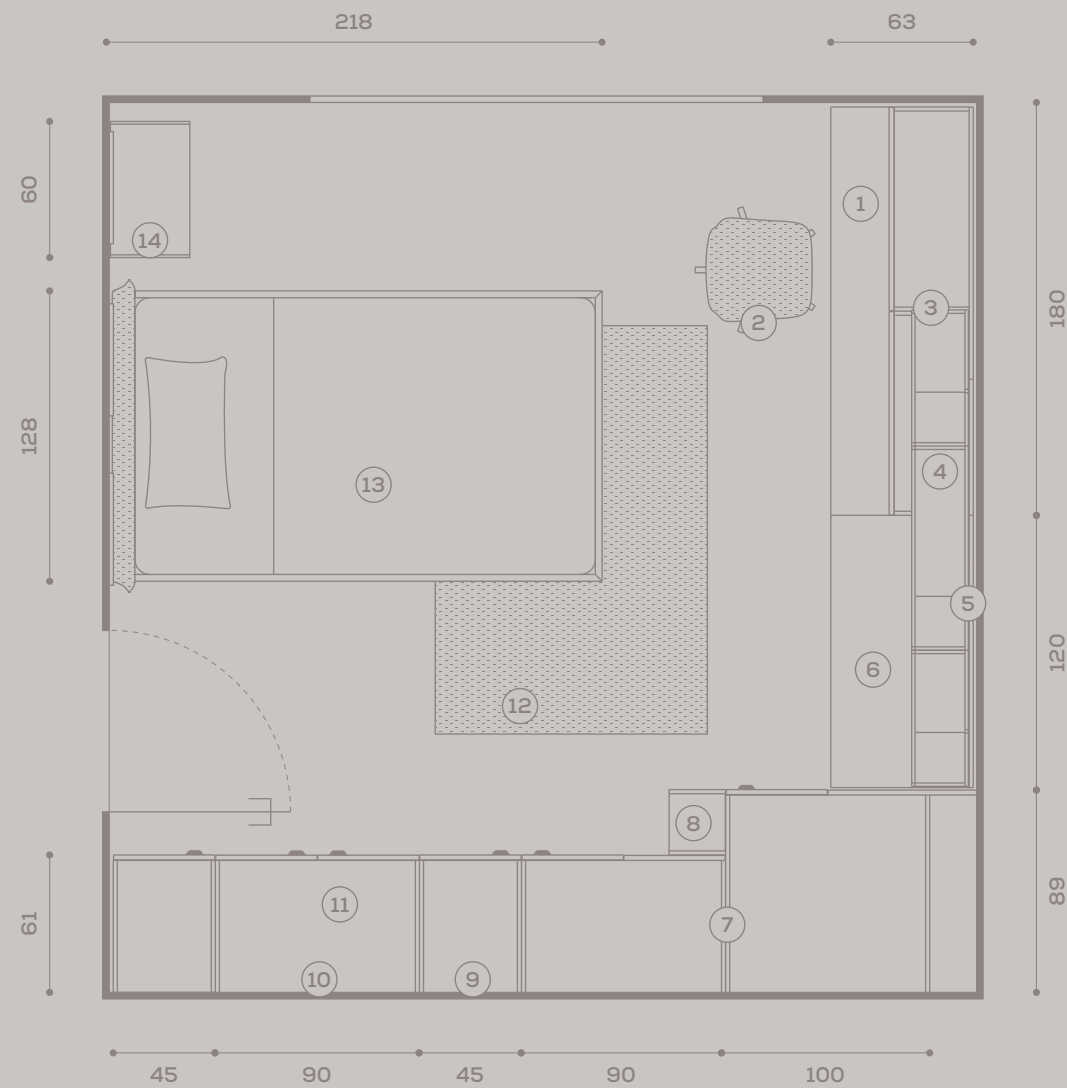

mensole Hook /
Hook shelves
scrivania sagomata /
shaped desk
elemento Folder /
Folder unit
gambe Loom / Loom legs
sedia Ava / Ava chair

SPACE 24

Dimensioni stanza /
Room dimensions
in cm 385 x 395

- | | | | |
|--|---|---|--|
| 1. scrittoio sagomato /
shaped desk | 5. boiserie Wally /
Wally wall panelling | 8. terminale Luce /
Luce end unit | 12. tappeto Stars beige /
Stars beige rug |
| 2. sedia Pod / Pod chair | 6. basi contenitore /
base storage units | 9. armadio battente /
hinged door wardrobe | 13. letto Flare / Flare bed |
| 3. pensili / wall units | 7. modulo armadio per
angolo lineare /
straight corner
wardrobe module | 10. pensile / wall unit | 14. casellario Tynn /
Tynn wall unit |
| 4. casellari Boxy /
Boxy wall units | | 11. boiserie Wally +
sistema Loop /
Wally wall panelling +
Loop system | |