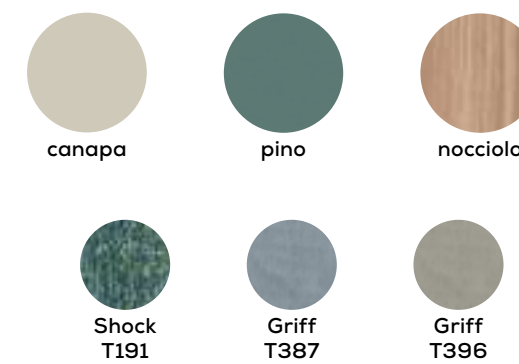

1. **scrivania Luce /**
  Luce desk
2. **sedia Pod /**
  Pod chair
3. **pouf Disco /**
  Disco floor cushion
4. **tappeto Tartan /**
  Tartan rug
5. **libreria Holly /**
  Holly bookcase
6. **letto a ribalta Twiddy /**
  Twiddy drop-down bed
7. **pensili /** wall units
8. **armadio battente /**
  hinged door wardrobe
9. **tavolino Laby 1 /**
  Laby 1 side table
10. **boiserie Becky /**
  Becky wall panelling
11. **letto sommier /**
  divan bed
12. **pensili + casellari Tynn /**
  wall units + Tynn units

Chi vive qui? Matilde.
Who lives here? Matilde.