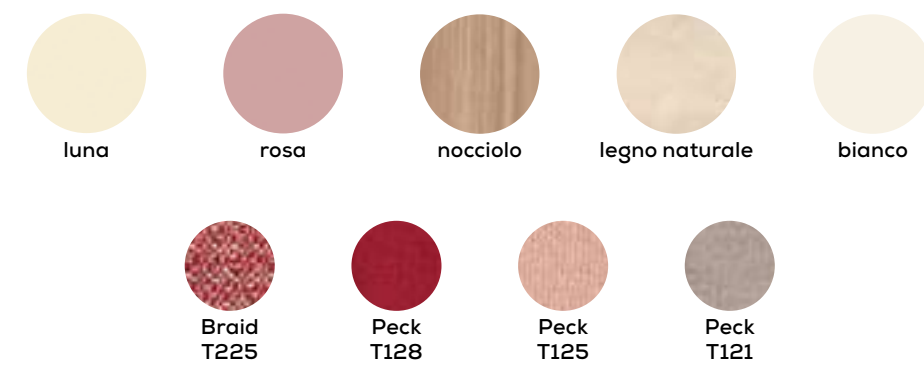

SPACE 5

1. libreria Luce / Luce bookcase 2. pensili / wall units 3. specchiere Window / Window mirrors 4. carta da parati Galaxy beige / Galaxy beige wallpaper	5. letto rialzato / raised bed 6. letto turca attrezzato / equipped platform bed 7. basi contenitore + sedile imbottito / base storage units + padded seat	8. boiserie Becky imbottita / padded Becky wall panelling 9. tappeto Apple / Apple rug 10. sgabello Oscar / Oscar stool	11. pouf Klove / Klove ottoman 12. tappeto Parrot / Parrot rug

Chi vive qui? Aurora e Mia.
Who lives here? Aurora and Mia.