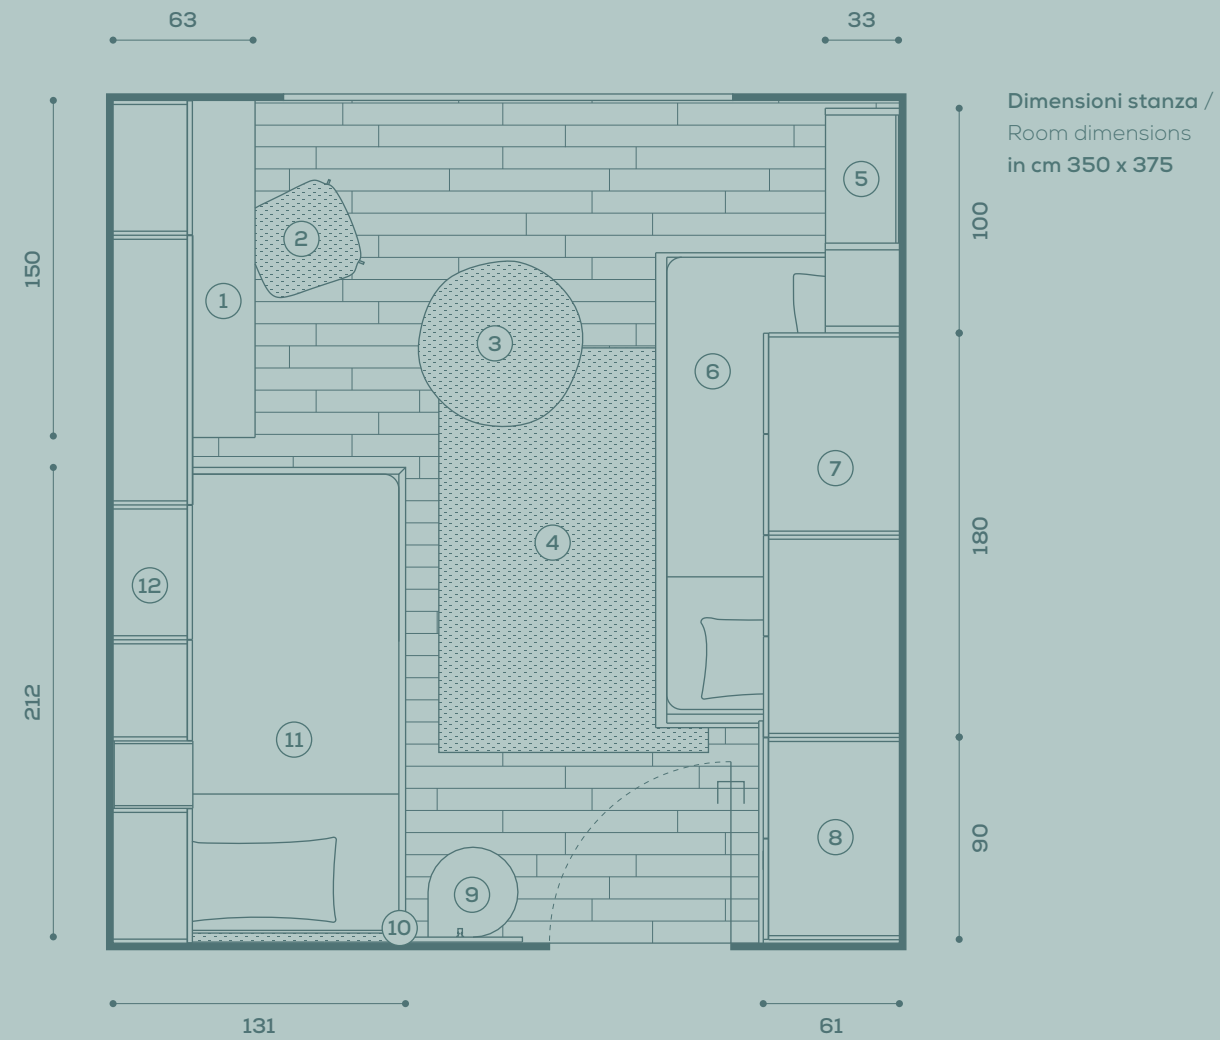

SPACE 19

1. **scrivania Luce /**
  Luce desk
2. **sedia Pod /**
  Pod chair
3. **pouf Disco /**
  Disco floor cushion
4. **tappeto Tartan /**
  Tartan rug
5. **libreria Holly /**
  Holly bookcase
6. **letto a ribalta Twiddy /**
  Twiddy drop-down bed
7. **pensili /** wall units
8. **armadio battente /**
  hinged door wardrobe
9. **tavolino Laby 1 /**
  Laby 1 side table
10. **boiserie Becky /**
  Becky wall panelling
11. **letto sommier /**
  divan bed
12. **pensili + casellari Tynn /**
  wall units + Tynn units

Chi vive qui? Matilde.
Who lives here? Matilde.