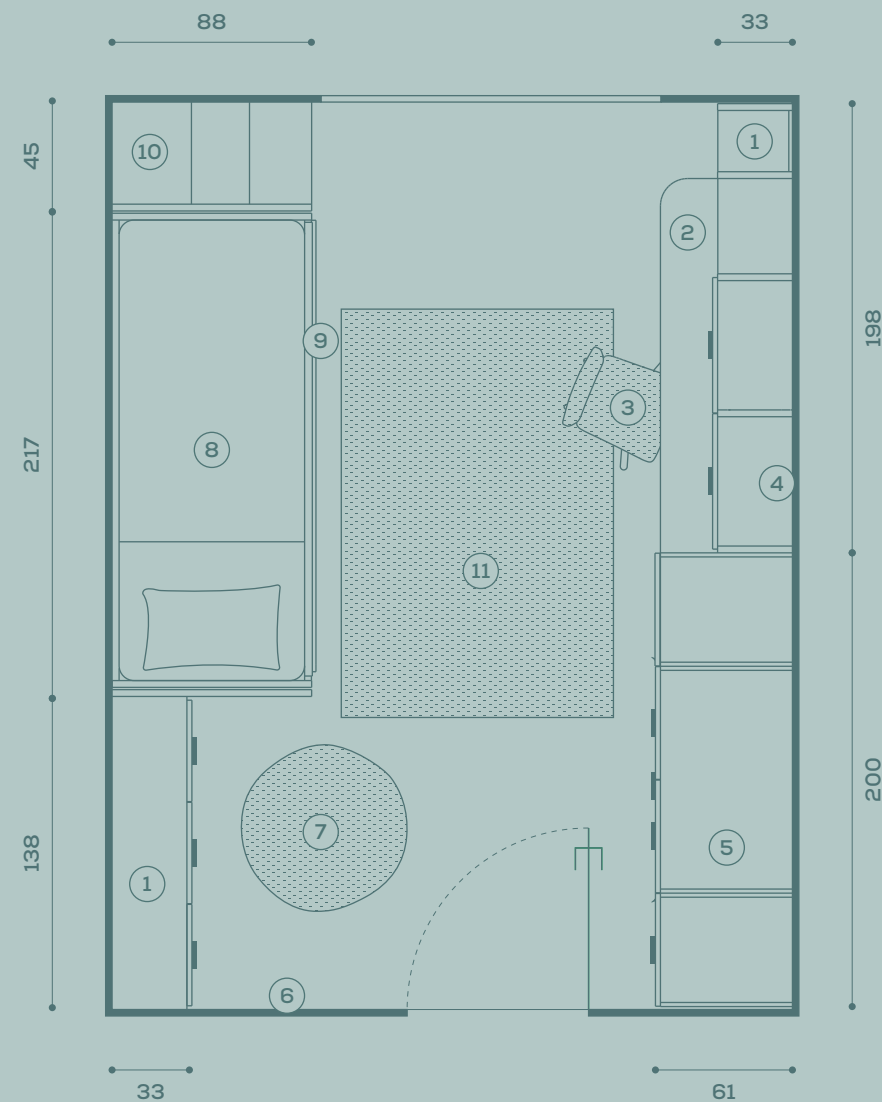

SPACE 12

Dimensioni stanza /
Room dimensions
in cm 300 x 400

1. libreria Holly / Holly bookcase	4. boiserie Wally / Wally wall panelling	7. pouf Disco / Disco floor cushion	10. scaletta / steps
2. scrivania sagomata / shaped desk	5. armadio battente / hinged door wardrobe	8. letto a castello scorrevole Slot / Slot sliding bunk bed	11. tappeto Tartan / Tartan rug
3. sedia Pill / Pill chair	6. carta da parati Crossy blue / Crossy blue wallpaper	9. letto turca Fit / Fit platform bed	

Chi vive qui? Nicola e Pietro.
Who lives here? Nicola and Pietro.