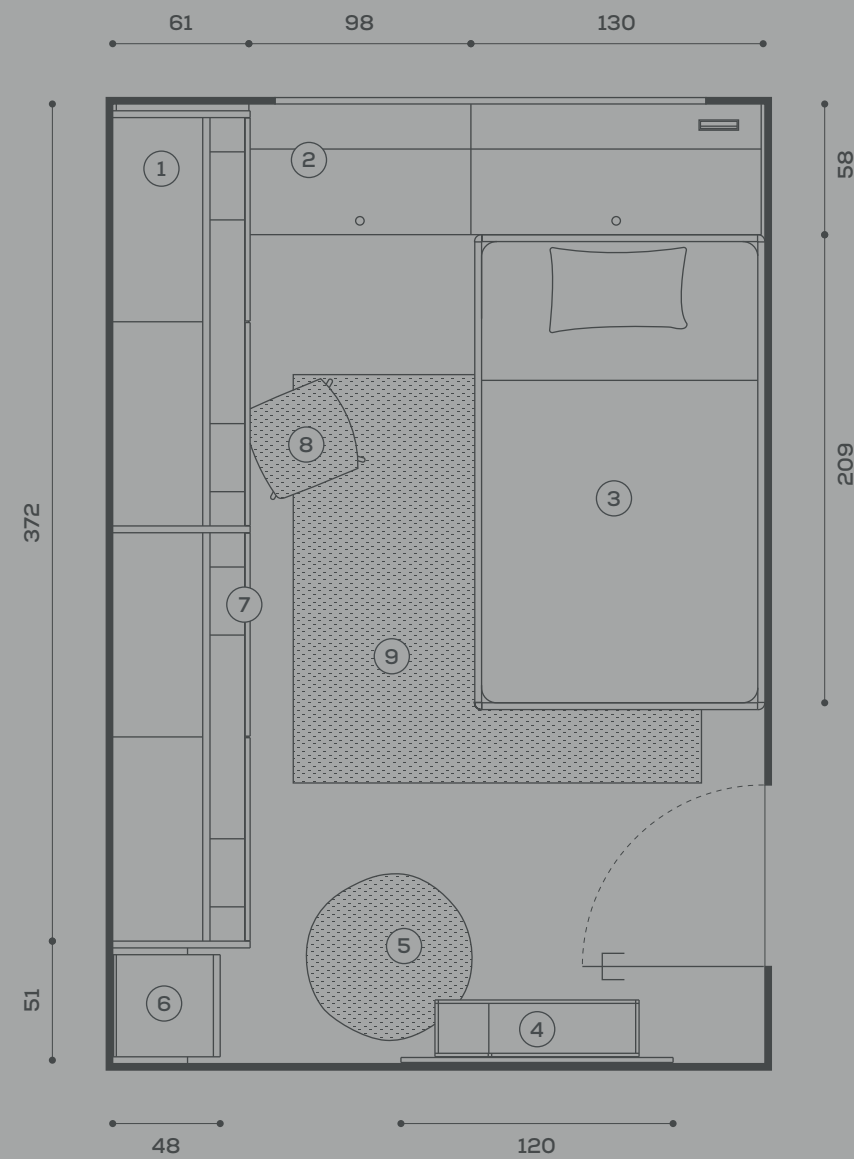

SPACE 21

Dimensioni stanza /
Room dimensions
in cm 290 x 430