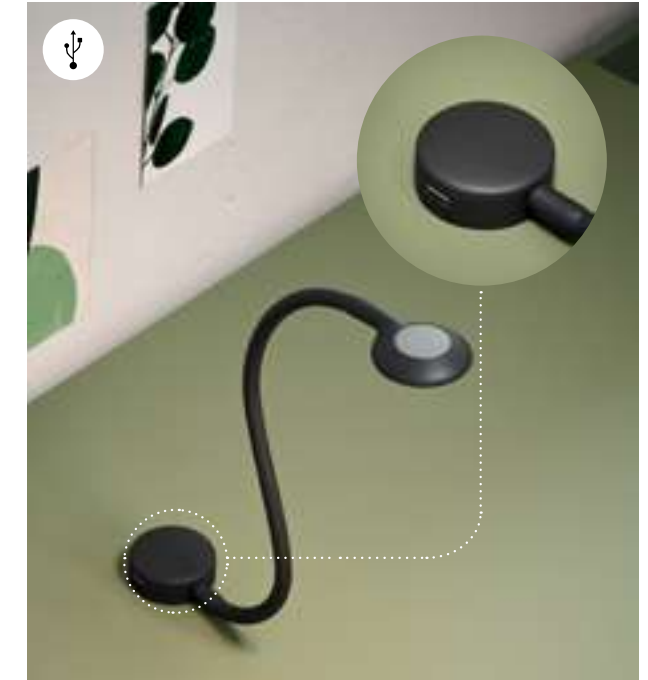

Lampada snodabile, in versione bianca o nera, con due prese USB. Può essere fissata a pannelli orizzontali o verticali. La luce è dimmerabile.

Adjustable lamp, in white or black version, with two USB sockets. It can be fastened to horizontal or vertical panels. The light has a dimmer feature.