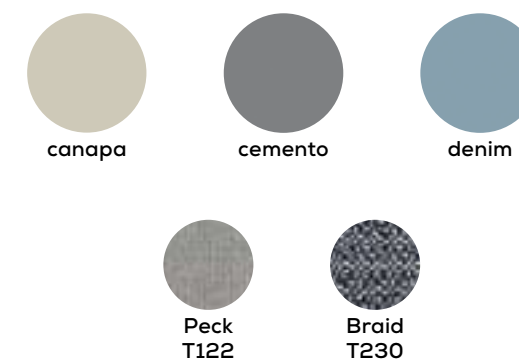

1. scrivania sagomata / shaped desk	4. carta da parati Writings / Writings wallpaper	7. pensili / wall units	10. tappeto Matrix beige / Matrix beige rug
2. pensile + boiserie Becky + mensole / wall unit + Becky wall panelling + shelves	5. armadio battente / hinged door wardrobe	8. boiserie Wally con mensole / Wally wall panelling with shelves	11. letto sommier / divan bed
3. sedia Ava / Ava chair	6. libreria Holly / Holly bookcase	9. tavolino / side table	12. base contenitore / base storage unit

Chi vive qui? Giulio.
Who lives here? Giulio.