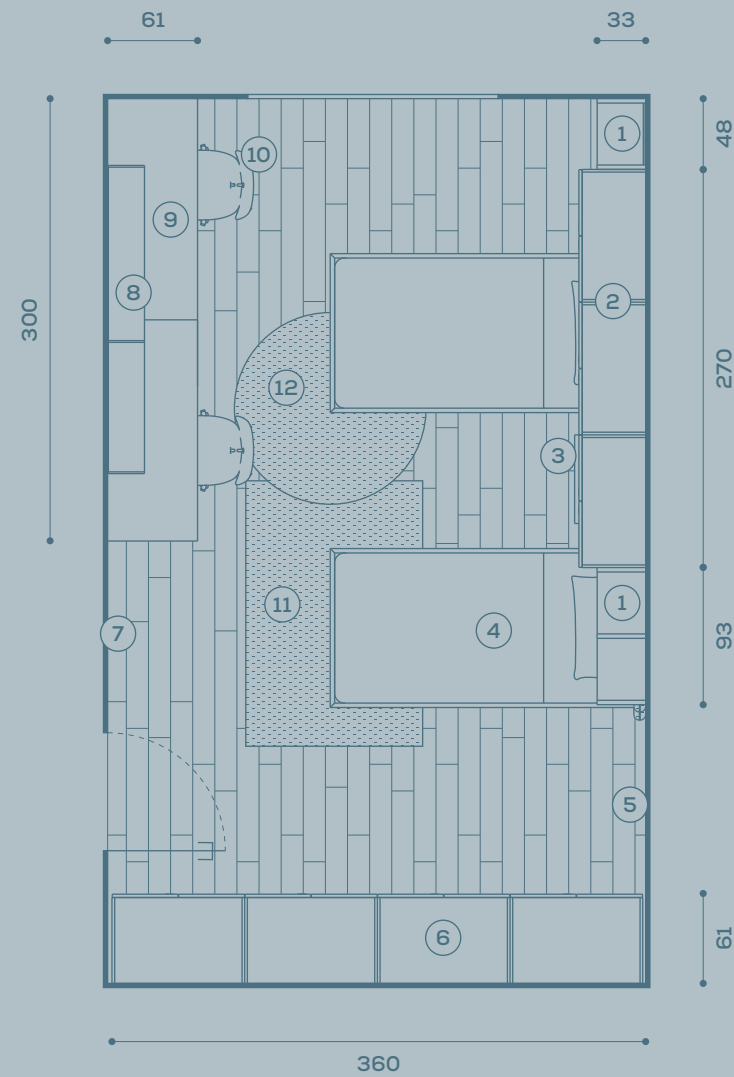

SPACE 8

Dimensioni stanza /
Room dimensions
in cm 365 x 600