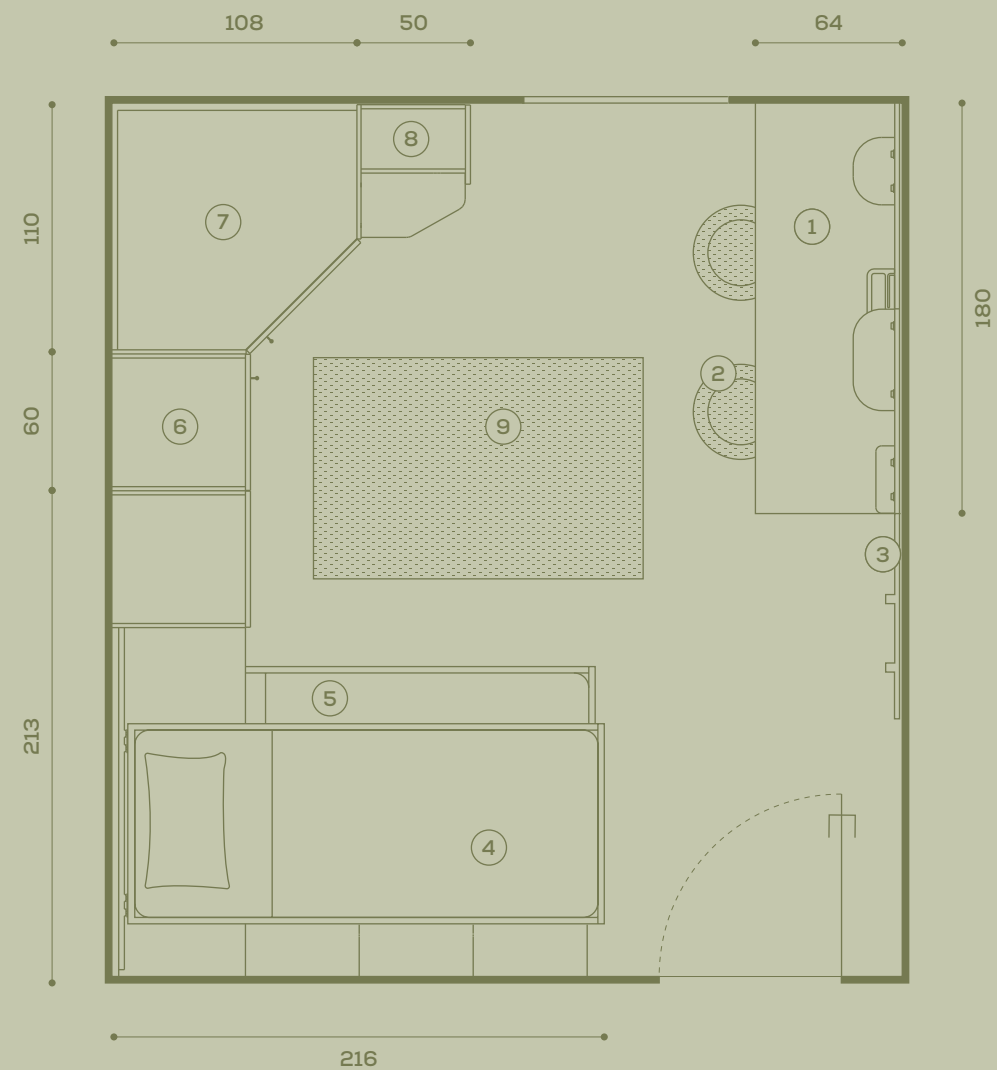

boiserie Wally con
 mensole / Wally wall
 panelling with shelves
 pomoli appendiabiti
 Woody / Woody clothes
 hanger knobs
 scrittoio Vanny /
 Vanny desk
 sedia Pod / Pod chair

SPACE 2

Dimensioni stanza /
Room dimensions
in cm 346 x 383