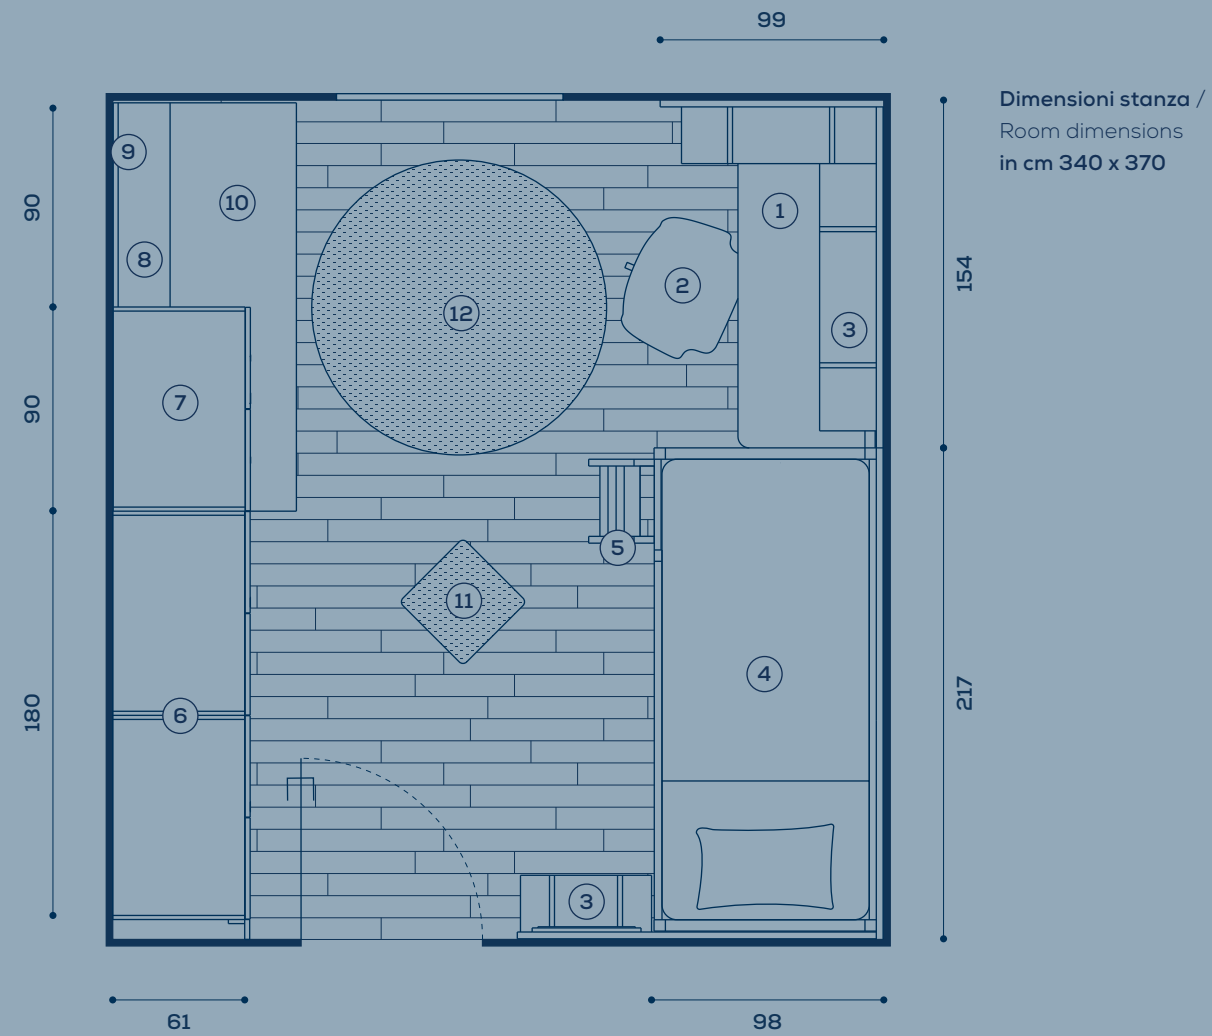

SPACE 9

1. piano sospeso / wall-mounted top	4. letto a castello Camelot / Camelot bunk bed	7. pensili / wall units	10. basi contenitore / base storage units
2. sedia Leaf / Leaf chair	5. scaletta Flatty / Flatty ladder	8. mensole / shelves	11. pouf lori / lori ottoman
3. boiserie Wally con accessori / Wally wall panelling with accessories	6. armadio battente / hinged door wardrobe	9. boiserie Becky / Becky wall panelling	12. tappeto Sketch / Sketch rug

Chi vive qui? Lorenzo e Camilla.
Who lives here? Lorenzo and Camilla.