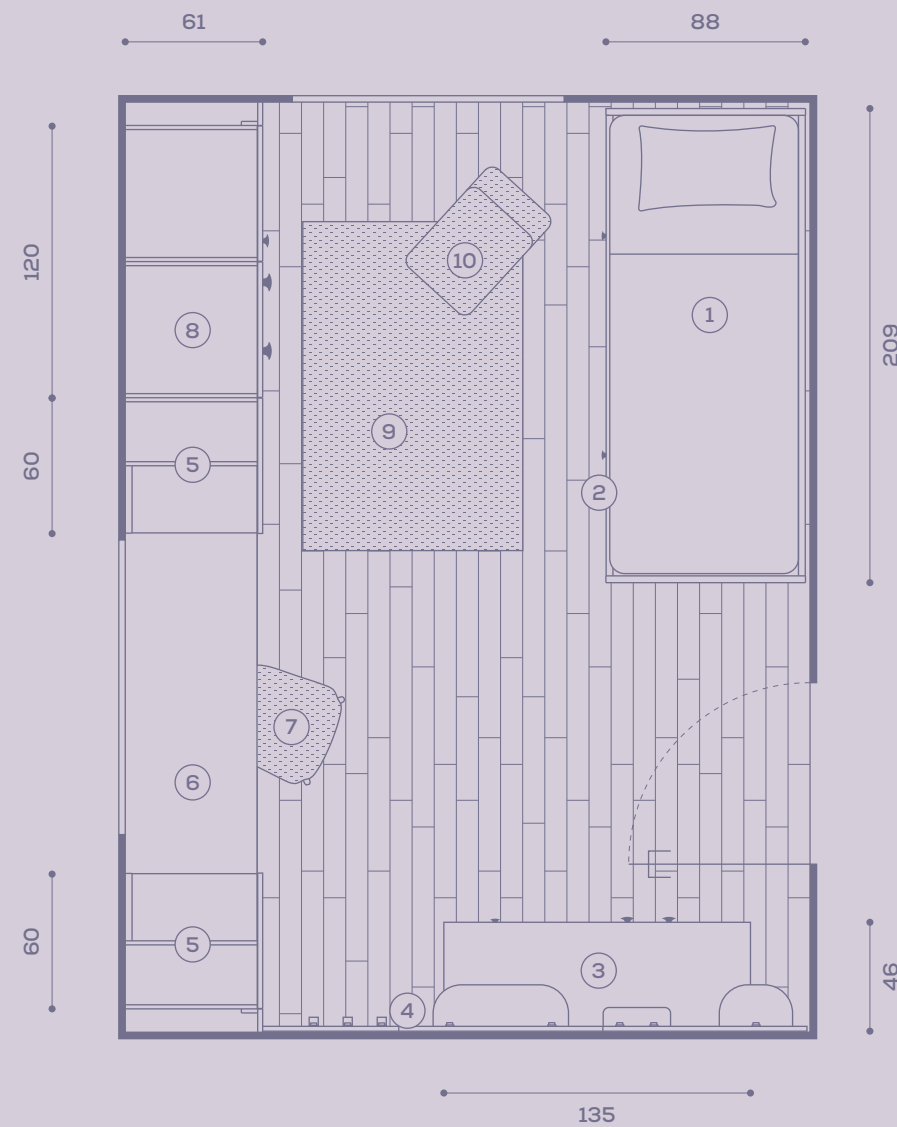

SPACE 11

Dimensioni stanza /
Room dimensions
in cm 300 x 410