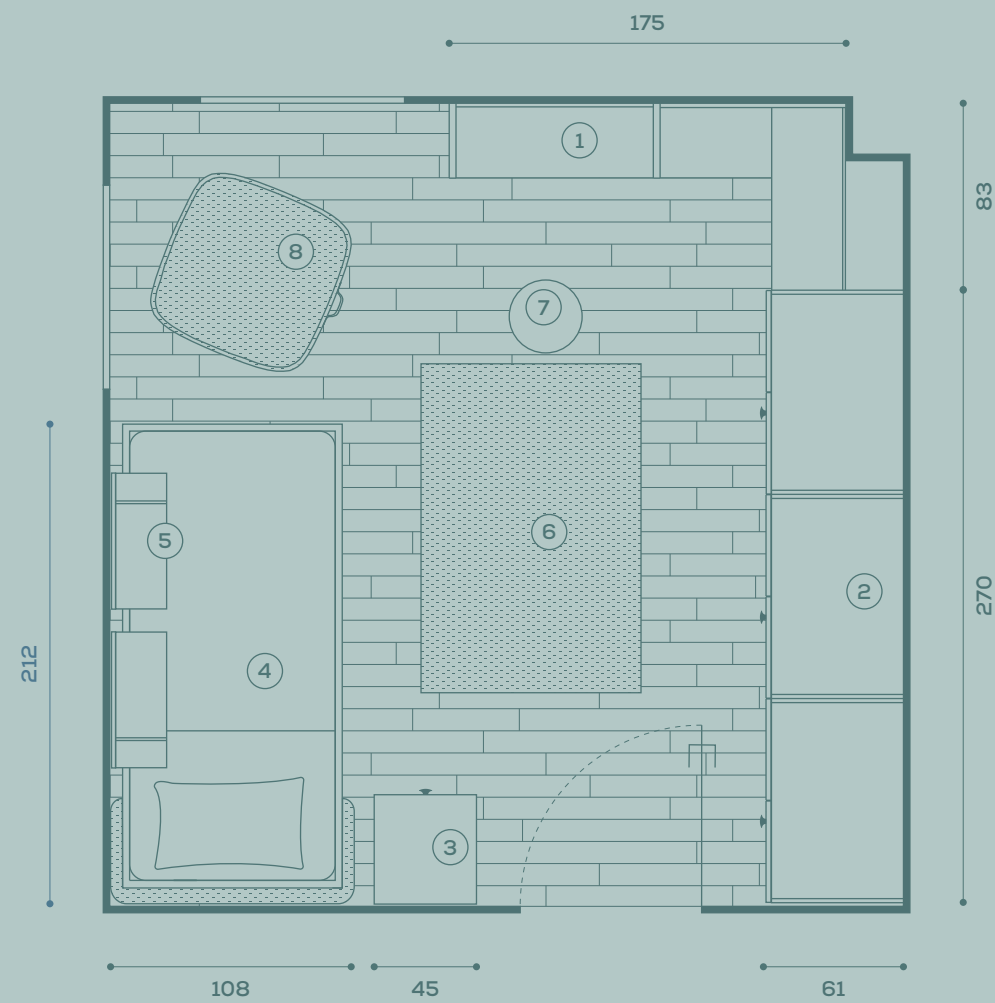

SPACE 4

Dimensioni stanza /
Room dimensions
in cm 350 x 354

1.
libreria Holly /
Holly bookcase

2.
armadio battente /
hinged door wardrobe

3.
comodino / bedside table

4.
letto Nuk / Nuk bed

5.
casellari Cloud /
Cloud wall units

6.
tappeto Whale /
Whale rug

7.
sgabello Milk / Milk stool

8.
pouf Dots /
Dots floor cushion

Chi vive qui? Christopher.
Who lives here? Christopher.