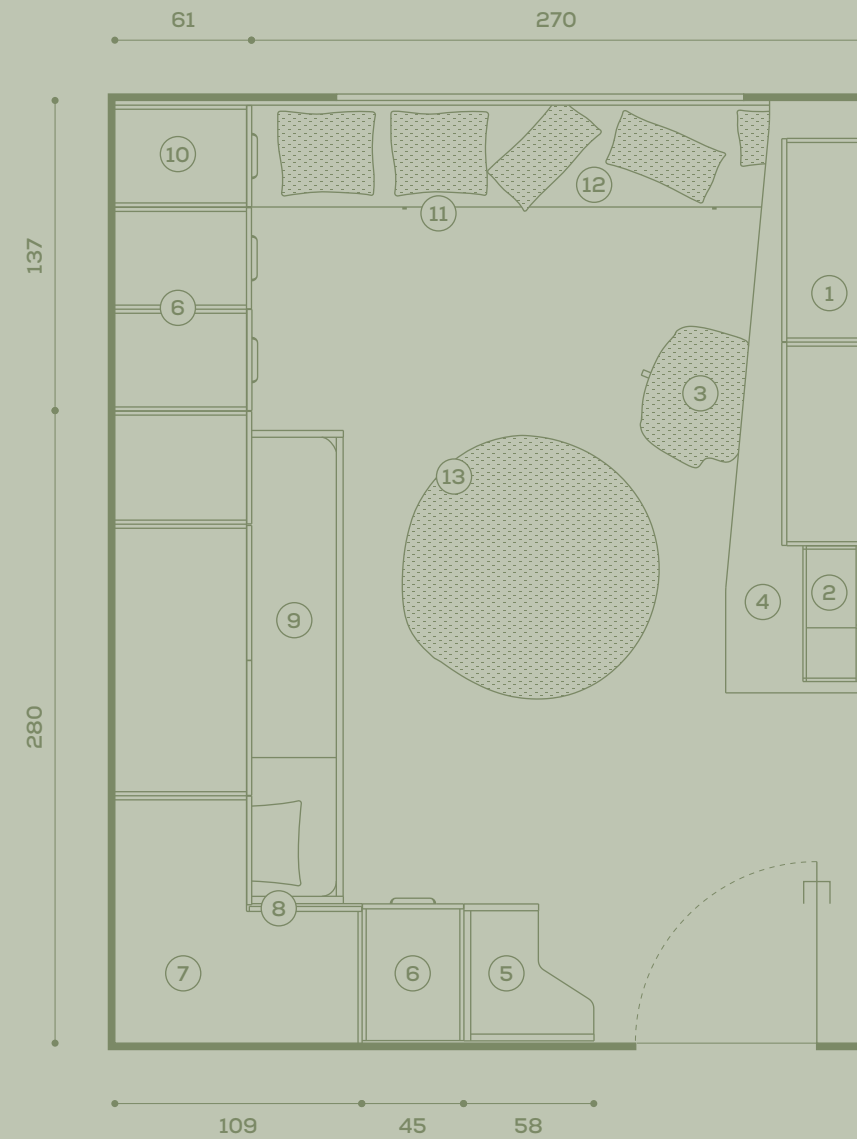

↑
anta ribalta porta scarpe /
 pull-down door with shoe rack

←
armadio battente /
 hinged door wardrobe
libreria Luce /
 Luce bookcase
maniglie Tab / Tab handles

SPACE 14

Dimensioni stanza /
Room dimensions
in cm 330 x 415