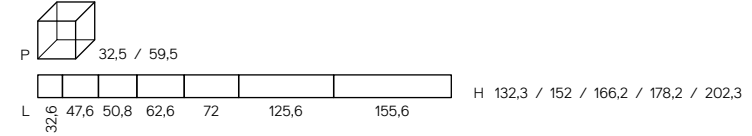

PAESTUM

BASI LAVABO – Washbasin units – Éléments sous-vasque

BASI – Base units – Éléments bas

PENSILI – Wall units – Éléments hauts

COLONNE – Full-height units – Colonne

IMPIALLACCIATI FRASSINO

Ash wood veneered
Plaqué bois de frêne