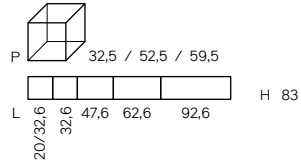

BASI – Base units – Éléments bas