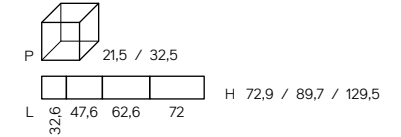

PAESTUM

BASI LAVABO – Washbasin units – Éléments sous-vasque

BASI – Base units – Éléments bas

PENSILI – Wall units – Éléments hauts

COLONNE – Full-height units – Colonne

IMPIALLACCIATI FRASSINO

Ash wood veneered
Plaqué bois de frêne