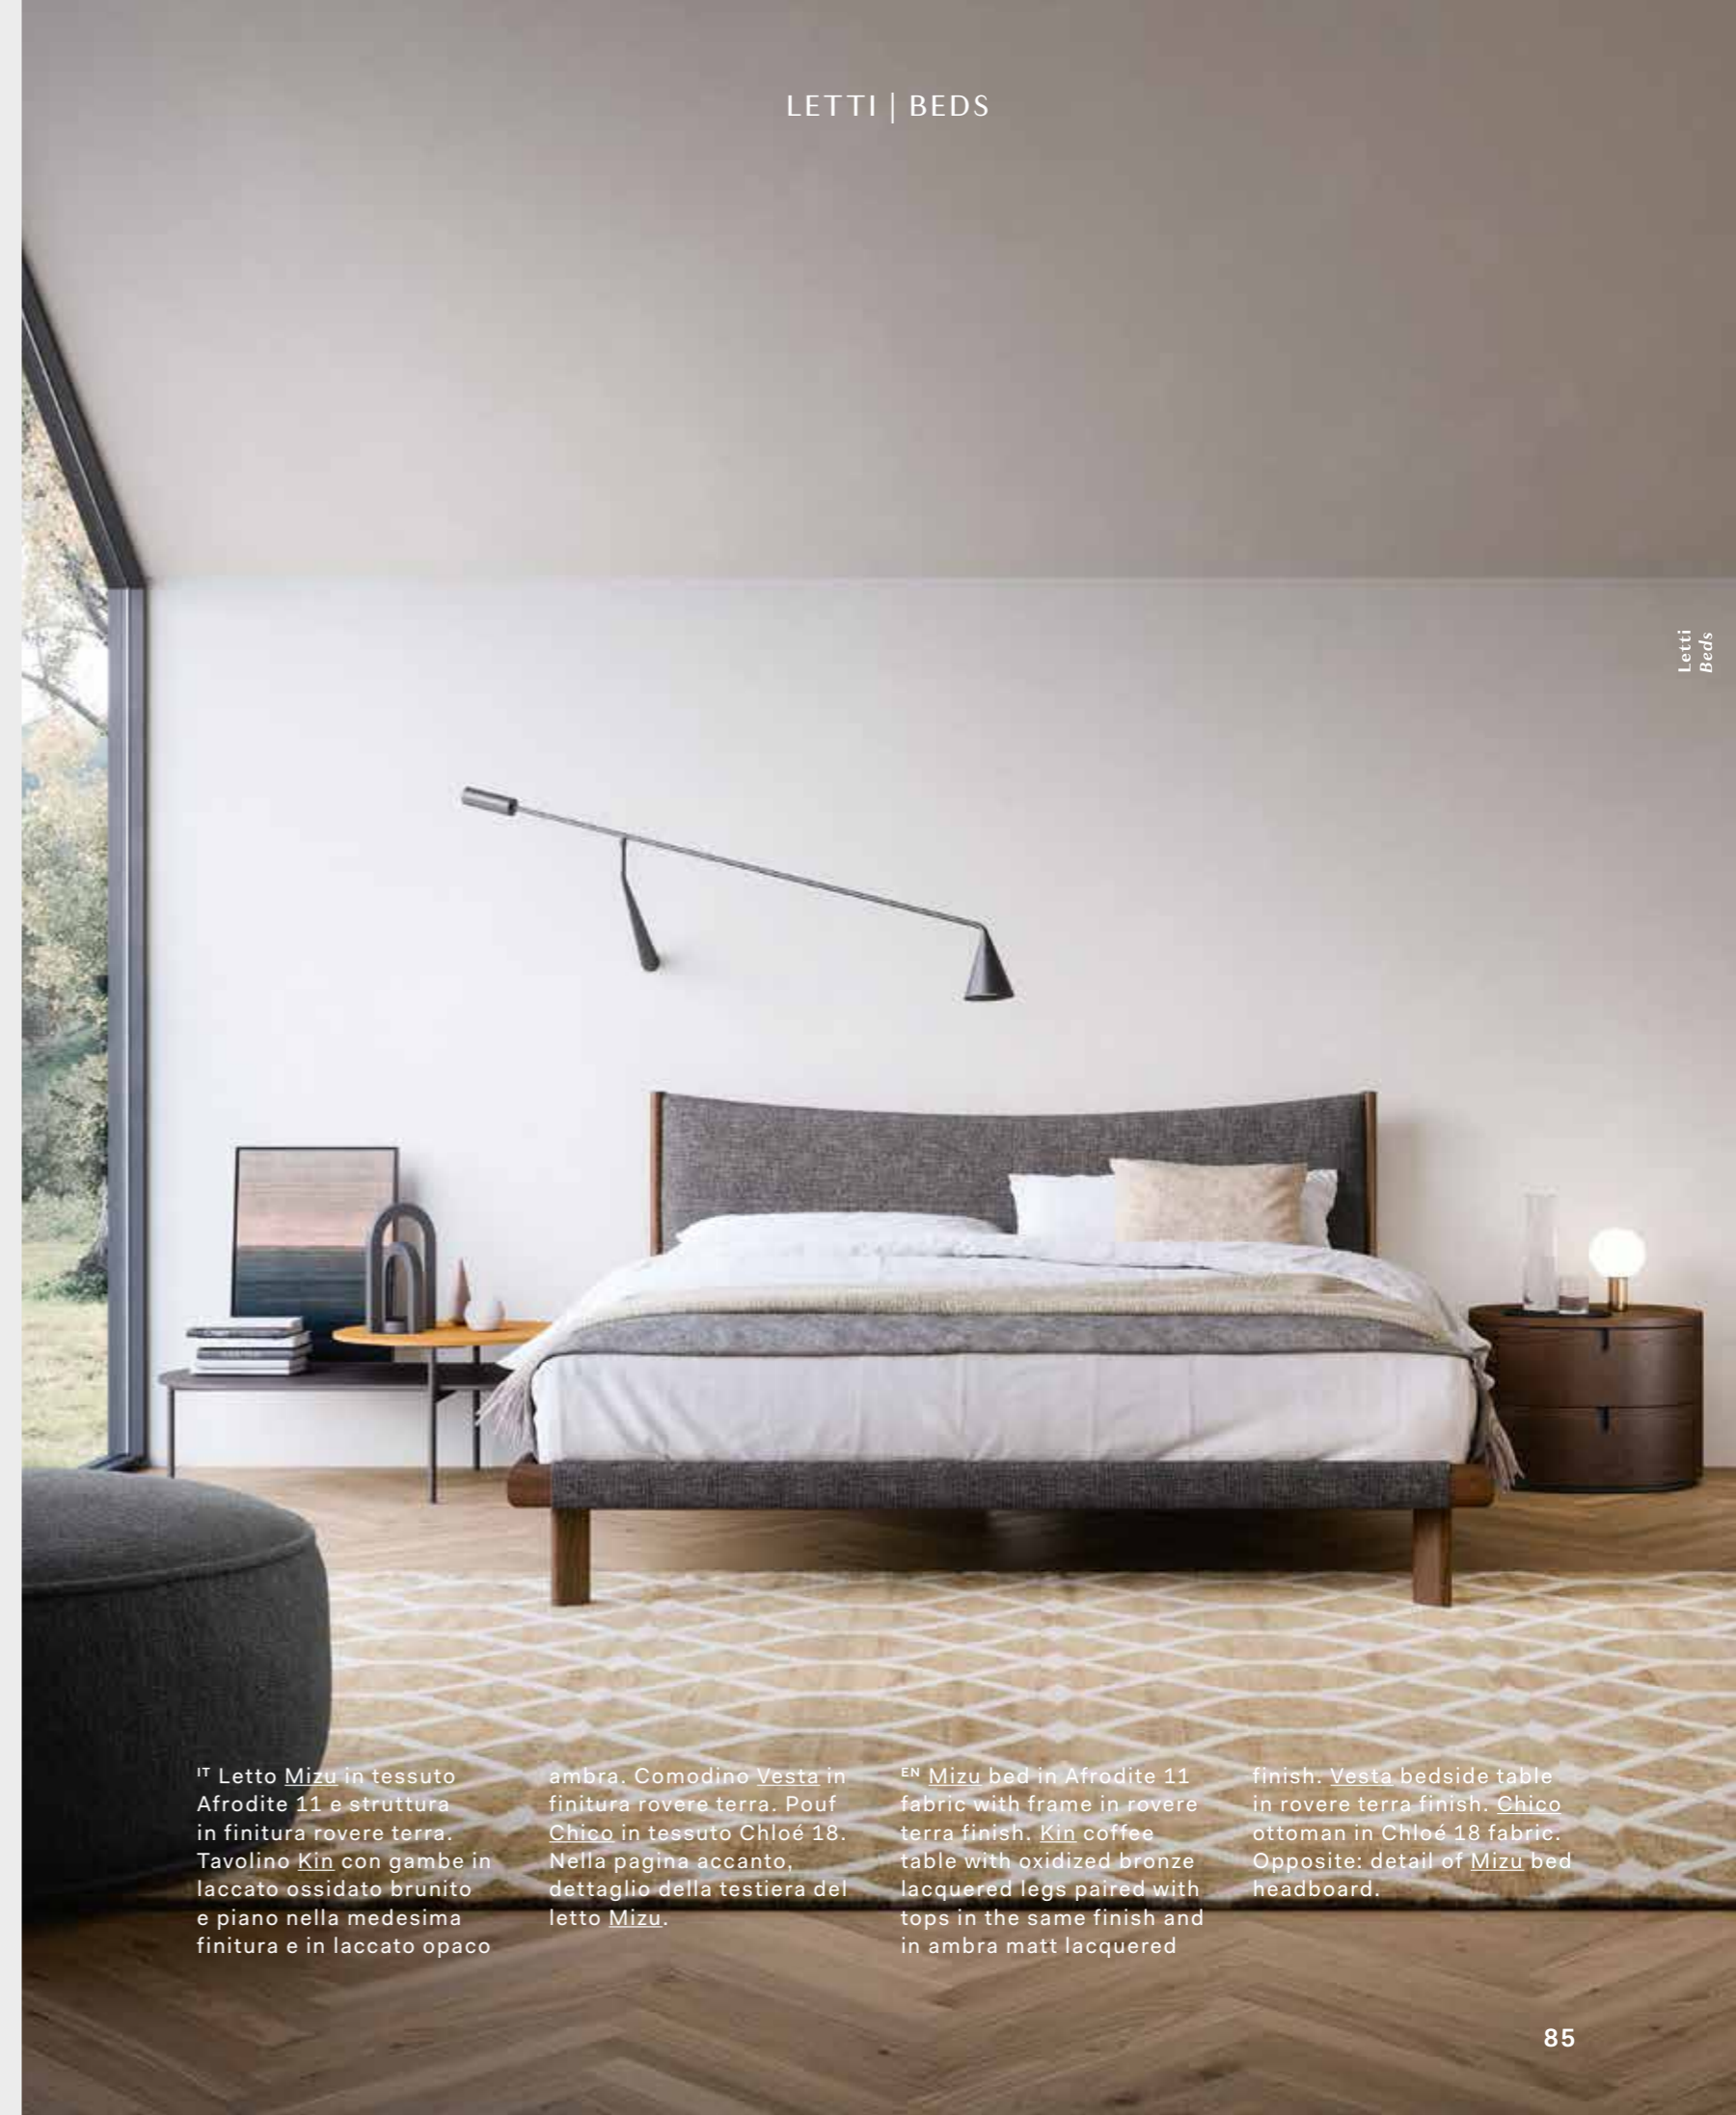

letto Mizu *Mizu bed*

Dimensioni letto *Bed dimensions*

Dimensioni rete e materasso *Base and mattress dimensions*

IT Letto Mizu in tessuto Afrodite 11 e struttura in finitura rovere terra. Tavolino Kin con gambe in laccato ossidato brunito e piano nella medesima finitura e in laccato opaco

ambra. Comodino Vesta in finitura rovere terra. Pouf Chico in tessuto Chloé 18. Nella pagina accanto, dettaglio della testiera del letto Mizu.

EN Mizu bed in Afrodite 11 fabric with frame in rovere terra finish. Kin coffee table with oxidized bronze lacquered legs paired with tops in the same finish and in ambra matt lacquered

finish. Vesta bedside table in rovere terra finish. Chico ottoman in Chloé 18 fabric. Opposite: detail of Mizu bed headboard.