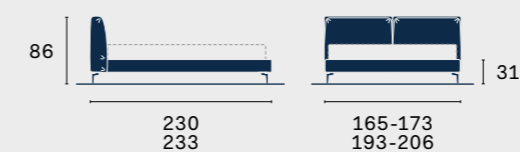

lacquered frame. Doorless wardrobe modules in ardesia finish with bronze-finish metal frame partition.

letto Margot *Margot bed*

Dimensioni letto *Bed dimensions*

Dimensioni rete e materasso *Base and mattress dimensions*