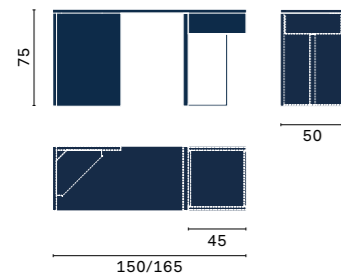

Desk

— Design by Novamobili Studio