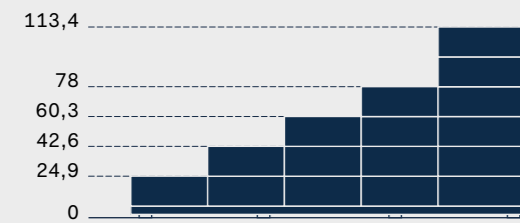

sistema Easy Easy system

Altezze Heights

In appoggio su panca H 7 cm
Set on 7cm-high bench