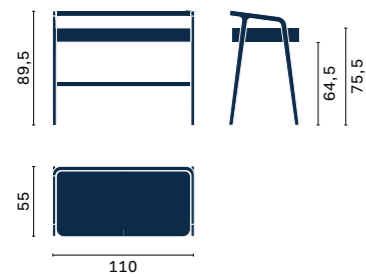

Knot

— Design by ferriani.sbolgi