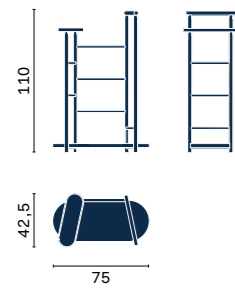

Jupiter

— Design by ferriani.sbolgi