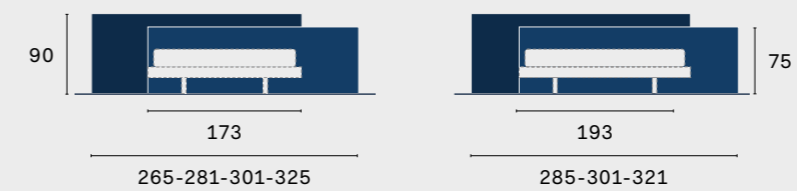

testiera letto Time
Time bed headboards

Testiera a muro Time
Time wall-mounted headboard

Disponibili nelle versioni sx-dx.
Comes in LH/RH versions.

Testiera a muro Time con pannello H 75 cm imbottito
Time wall-mounted headboard 75cm-high with padded panel