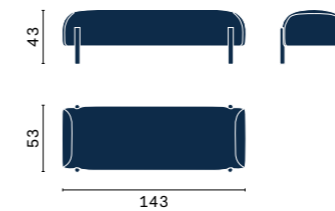

Dora

— Design by Novamobili studio