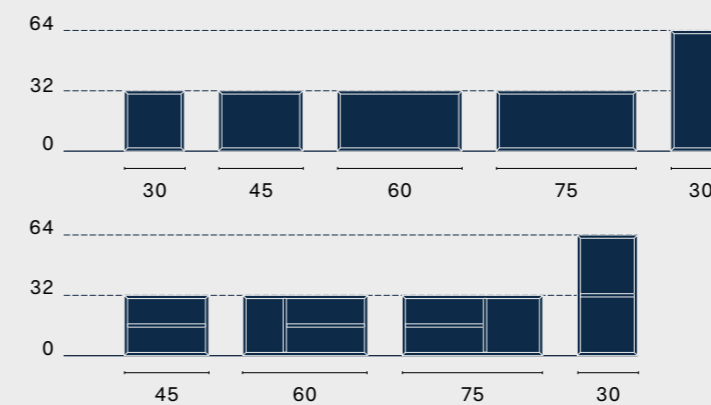

Contenitori Tetris pensili
Tetris wall units

Profondità / Depth
28,7

Sono disponibili nella versione con luce LED integrata e attrezzabili con cassetti in cuoio.
They also come in a version with built-in LED lighting and can be fitted with leather drawers.

Per la testiera letto Time sono disponibili le turche Alpha, Kappa e i letti Sommier.
Alpha, Kappa platform bed and Sommier bed options available for Time bed headboard.

Pensili Box 12
Box 12 wall units

Profondità / Depth
28,7

IT Testiera Time in laccato opaco fango e in finitura quercia, contenitore Box 12 in laccato opaco fango. Letto Turca in finitura quercia.

EN Time headboard in fango matt lacquered and quercia finishes, Box 12 unit in fango matt lacquered finish. Platform bed in quercia finish.