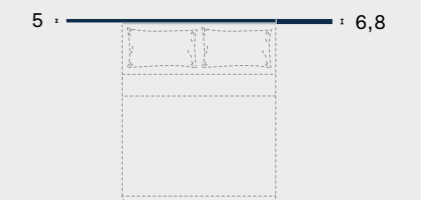

testiera letto Time
Time bed headboards

Testiera a muro Time
Time wall-mounted headboard

Disponibili nelle versioni sx-dx.
Comes in LH/RH versions.

Testiera a muro Time con pannello H 75 cm imbottito
Time wall-mounted headboard 75cm-high with padded panel

Disponibili nelle versioni sx-dx.
Comes in LH/RH versions.

Contenitori Tetris pensili
Tetris wall units

Profondità / Depth
28,7

Sono disponibili nella versione con luce LED integrata e attrezzabili con cassetti in cuoio.
They also come in a version with built-in LED lighting and can be fitted with leather drawers.

Per la testiera letto Time sono disponibili le turche Alpha, Kappa e i letti Sommier.
Alpha, Kappa platform bed and Sommier bed options available for Time bed headboard.

Pensili Box 12
Box 12 wall units

Profondità / Depth
28,7

IT Testiera Time in laccato opaco fango e in finitura quercia, contenitore Box 12 in laccato opaco fango. Letto Turca in finitura quercia.

EN Time headboard in fango matt lacquered and quercia finishes, Box 12 unit in fango matt lacquered finish. Platform bed in quercia finish.