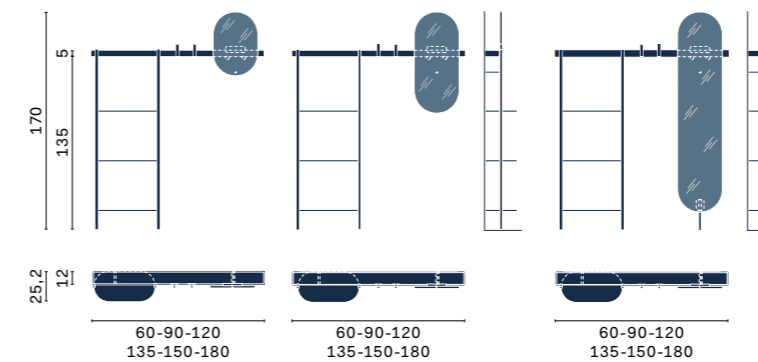

Riga

— Design by e-ggs