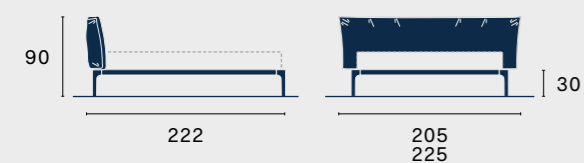

letto Park *Park bed*

Dimensioni letto *Bed dimensions*