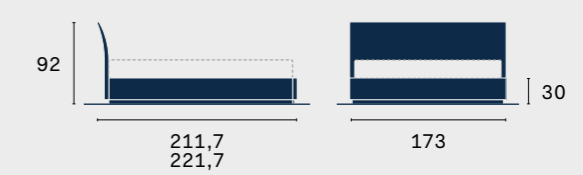

Letto con giroletto Kappa *Bed with Kappa surround*