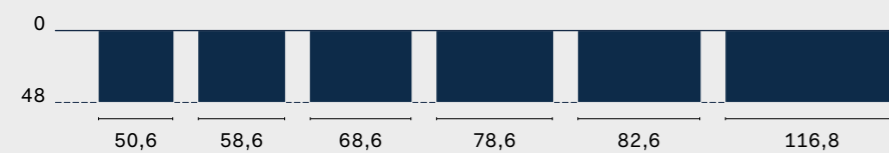

miele finish. Opposite: detail of built-in LED lighting for Tetris units.

Contenitori notte
Bedroom storage units

sistema Sly Sly system

Altezze Heights

Larghezze e profondità comodini Bedside table widths and depths