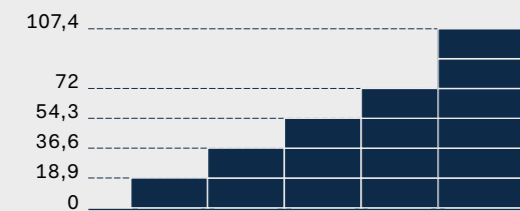

A terra con piedini H 1 cm
Floorstanding with 1cm-high feet

Pensile con attaccaglie
Wall mounted with hanging brackets