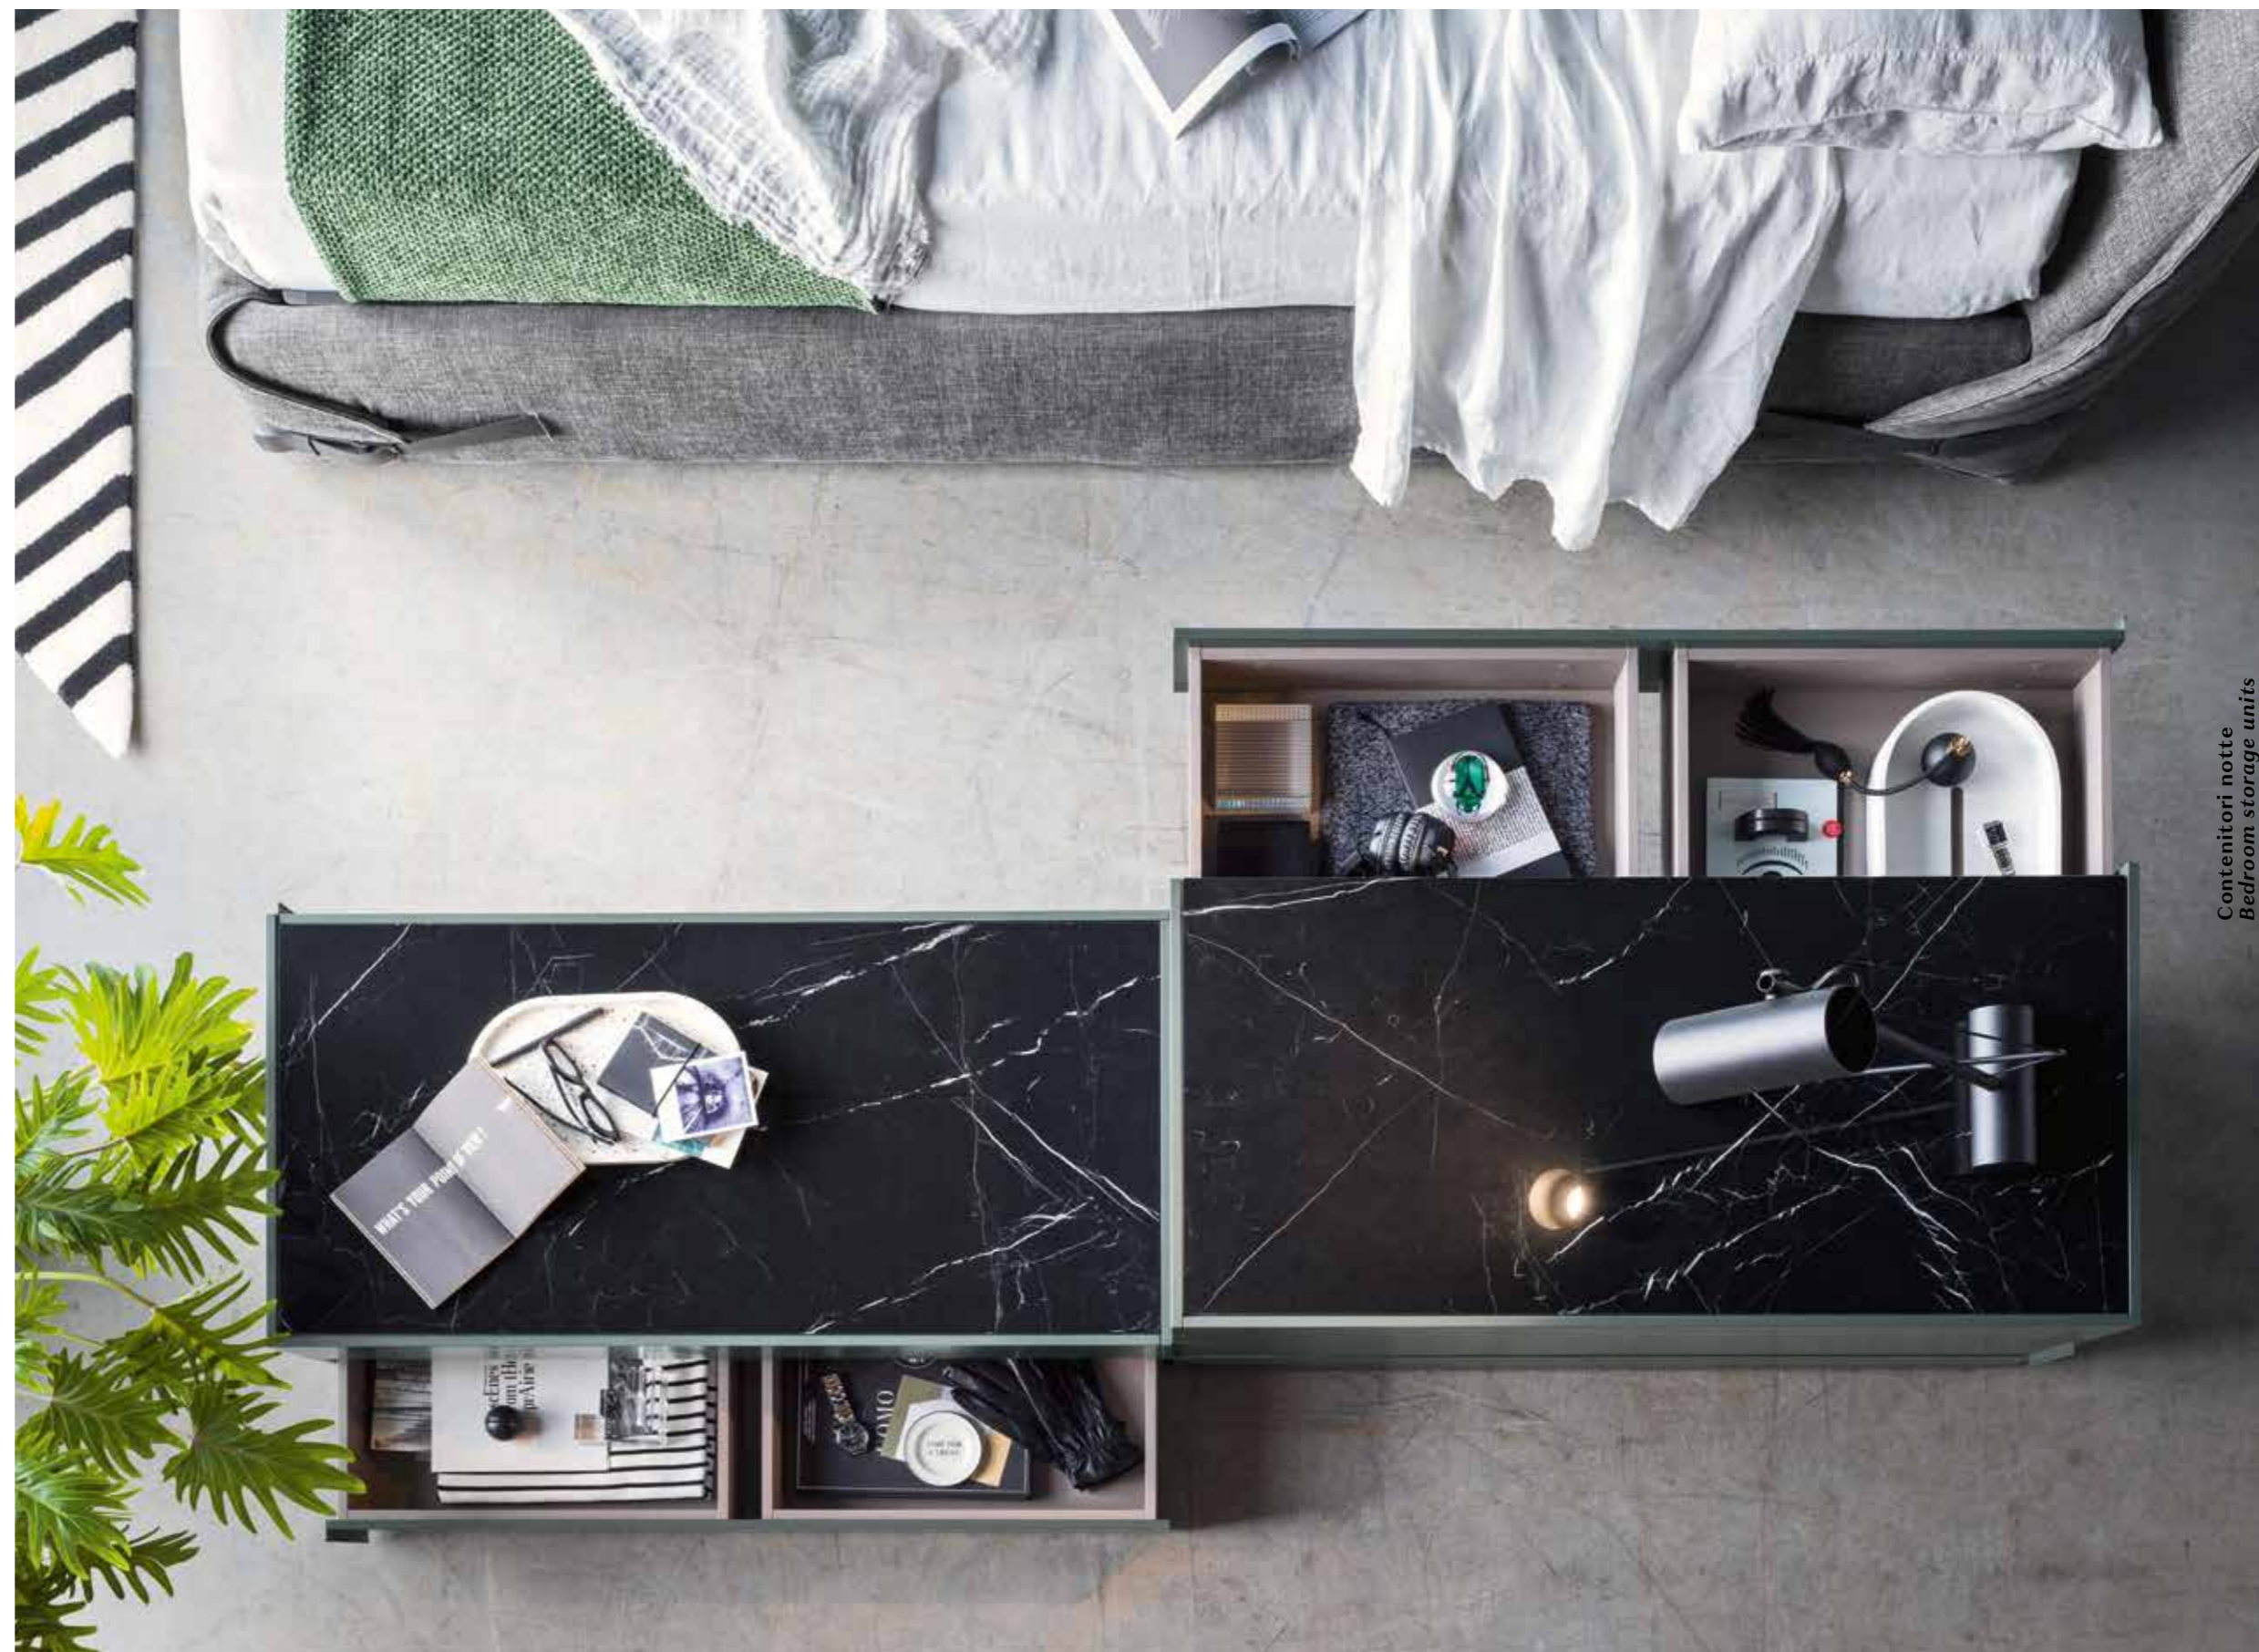

Giro-Giro

— Design by e-ggs

Il sistema Giro-Giro rappresenta un insieme di cassettiere componibili e modulari che offrono la flessibilità di avere cassetti su ogni lato. Ogni elemento, dalla struttura ai frontali, può essere personalizzato con diverse finiture ed è disponibile centro stanza, in appoggio alla parete, con gambe o a terra.

The Giro-Giro system is a modular series of drawers that can be put together to create drawer units, offering the flexibility of having drawers on all sides. Each element — from the structure to the fronts — can be customized with a range of finish options, and can be chosen to sit in the middle of the room, against a wall, standing on legs or directly on the floor.

^{IT} Cassettiera a isola Giro-Giro in laccato opaco ginepro, con top in light stone nero. Letto Tape in tessuto Egle 18 con cinghie in cuoio finitura quarzo.

^{EN} Giro-Giro island drawer unit in ginepro matt lacquered finish, with nero light stone top. Tape bed in Egle 18 fabric with leather belts in quarzo finish.