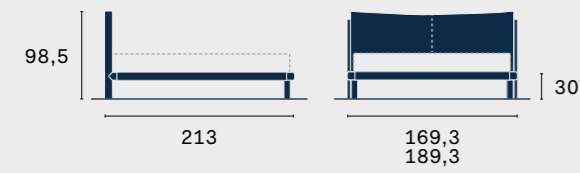

letto Mizu *Mizu bed*

Dimensioni letto *Bed dimensions*