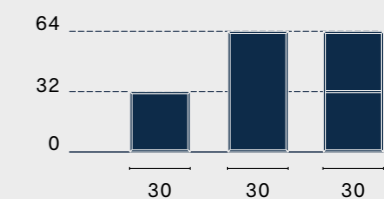

Pensili Box 12
Box 12 wall units

Profondità / Depth
28,7

IT Testiera Time in laccato opaco fango e in finitura quercia, contenitore Box 12 in laccato opaco fango. Letto Turca in finitura quercia.

EN Time headboard in fango matt lacquered and quercia finishes, Box 12 unit in fango matt lacquered finish. Platform bed in quercia finish.