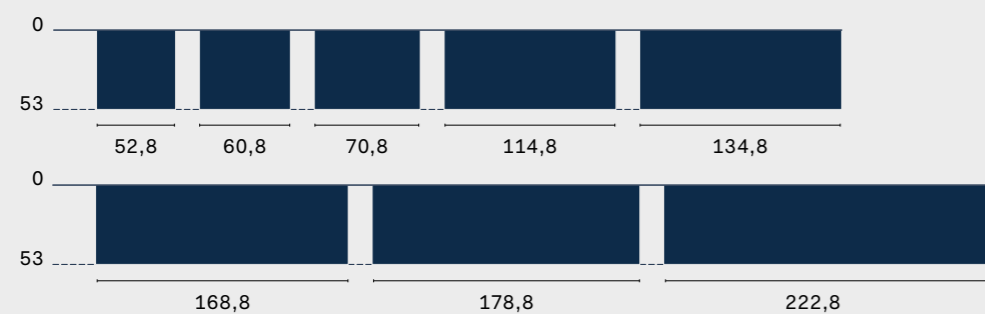

Larghezze e profondità comò e settimanali Chest of drawers and tallboys widths and depths