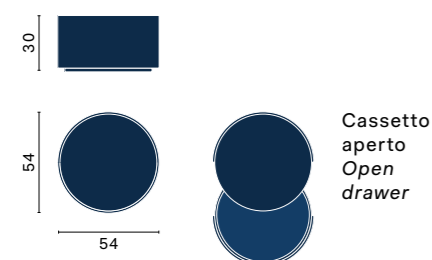

Allout

— Design by Novamobili studio