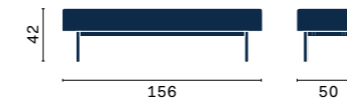

Church

— Design by Studio Gherardi