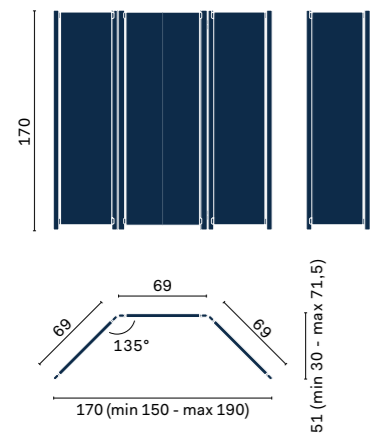

Shy

— Design by Federica Biasi