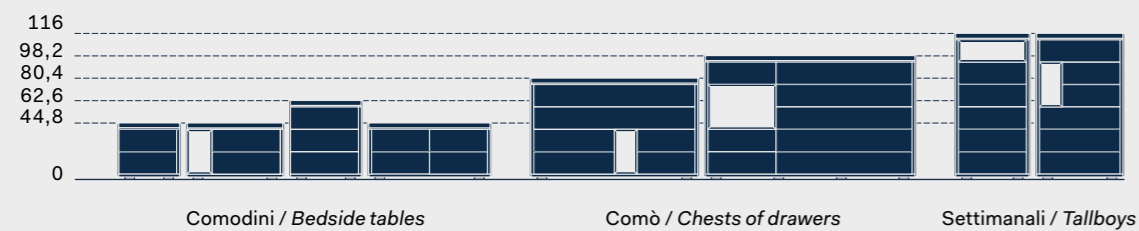

miele finish. Opposite: detail of built-in LED lighting for Tetris units.

Contenitori notte
Bedroom storage units

sistema Sly Sly system

Altezze Heights

Larghezze e profondità comodini Bedside table widths and depths