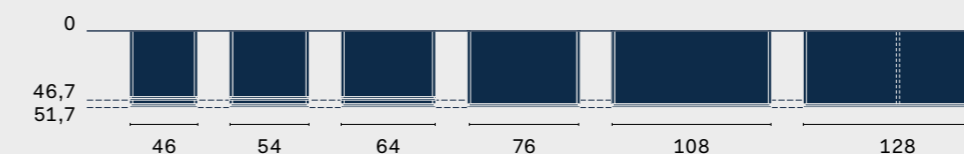

Altezze moduli contenitori a cassetti Heights of storage modules with drawers

Larghezze e profondità contenitori a cassetti Drawer storage unit widths and depths