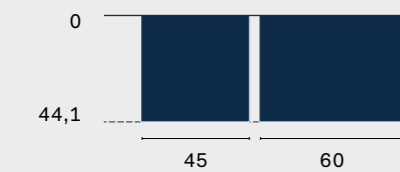

Larghezze moduli profondità 44,1 cm
Widths for 44,1cm-deep units