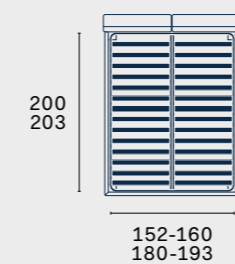

lacquered frame. Doorless wardrobe modules in ardesia finish with bronze-finish metal frame partition.

letto Margot *Margot bed*

Dimensioni letto *Bed dimensions*

Dimensioni rete e materasso *Base and mattress dimensions*