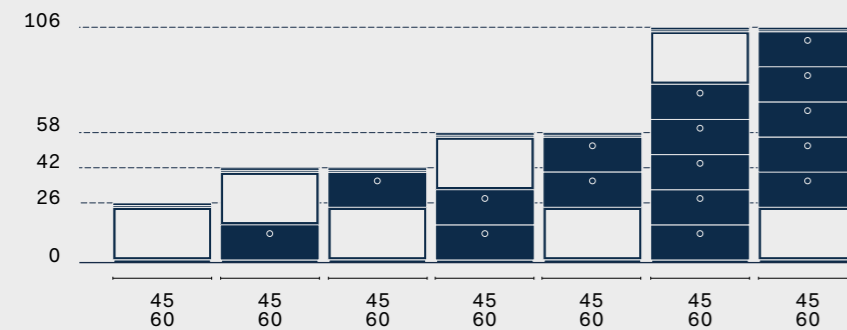

^{EN} Square chest of drawers in oxidized bronze lacquered finish, bianco light stone open unit.

Contenitori notte
Bedroom storage units

collezione Square
Square collection

Altezze moduli profondità 44,1 cm
Heights for 44,1cm-deep units